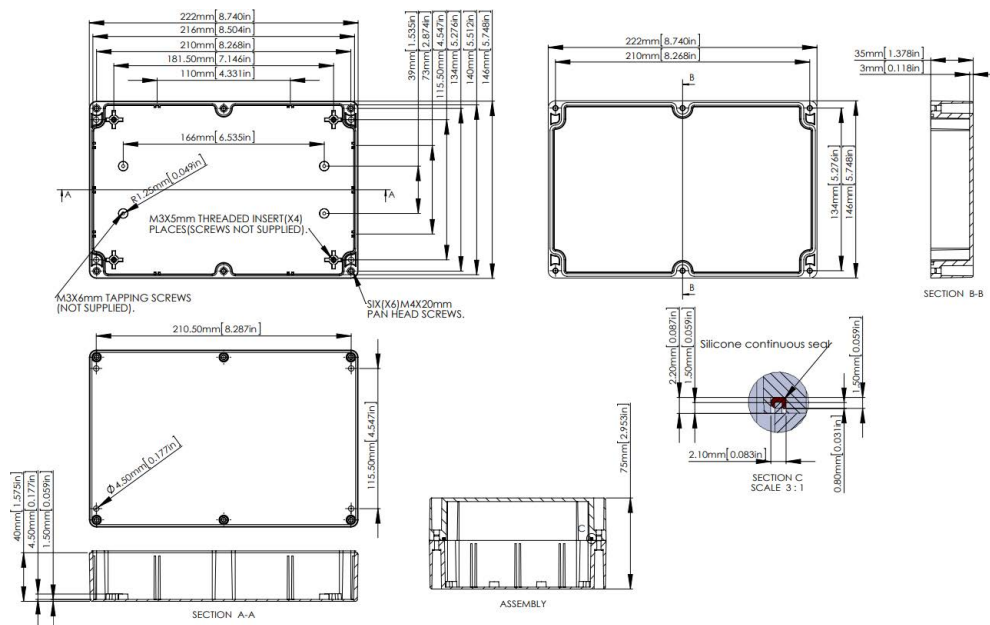

Sealed Enclosures

222 x 146 x 75mm

multicomp PRO

**RoHS
Compliant**

Description

Sealed enclosure dark gray/light gray color, production is made of durable ABS plastic/polycarbonate. Provides protection against dust and moisture according to the standard IP68.

Specifications

Dimensions : 222mm × 146mm × 75mm
 Material : High impact ABS plastic/Polycarbonate
 Color : Dark gray/Light gray
 Waterproof : Yes
 Ingress Protection Rating : IP68

Part Number Table

Description	Part Number
Sealed Enclosure, ABS, Dark Gray, 222 x 146 x 75mm, IP68	MP009885
Sealed Enclosure, PC, Light Gray, 222 x 146 x 75mm, IP68	MP009849
Sealed Enclosure, PC, Light Gray, 222 x 146 x 75mm, IP68 with Clear Lid	MP009867

Dimensions : Millimetres

Important Notice : This data sheet and its contents (the "Information") belong to the members of the AVNET group of companies (the "Group") or are licensed to it. No licence is granted for the use of it other than for information purposes in connection with the products to which it relates. No licence of any intellectual property rights is granted. The Information is subject to change without notice and replaces all data sheets previously supplied. The Information supplied is believed to be accurate but the Group assumes no responsibility for its accuracy or completeness, any error in or omission from it or for any use made of it. Users of this data sheet should check for themselves the Information and the suitability of the products for their purpose and not make any assumptions based on information included or omitted. Liability for loss or damage resulting from any reliance on the Information or use of it (including liability resulting from negligence or where the Group was aware of the possibility of such loss or damage arising) is excluded. This will not operate to limit or restrict the Group's liability for death or personal injury resulting from its negligence. Multicomp Pro is the registered trademark of Premier Farnell Limited 2019.