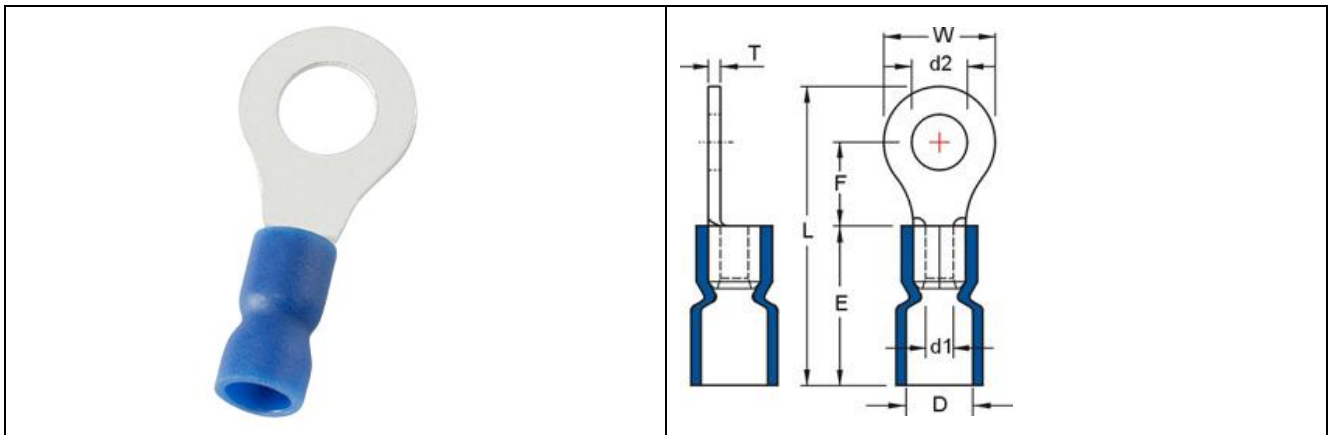

EN

Datasheet

RS PRO VINYL-INSULATED (EASY ENTRY) RING TERMINALS

Stock number: 178-8681

MAXIMUM ELECTRIC CURRENT:

A.W.G.	16	14
AMP.	18	30

MAXIMUM ELECTRICAL RATING: 105° C 600 VOLTS MAX.

INSULATION MATERIAL: VINYL (PVC)

TERMINAL MATERIAL: COPPER

INSULATION COLOR: BLUE

WIRE RANGE A.W.G. mm ²	ITEM NO. BUTTED SEAM	STUD SIZE d2	DIMENSION inch(mm)							
			W	F	L	E	D	d1	T	
16-14 A.W.G.	178-8681	1/4	0.252	0.472	0.433	1.114	0.453	0.177	0.091	0.031
1.5-2.5 mm ²			6.4	12	11	28.3	11.5	4.500	2.3	0.8