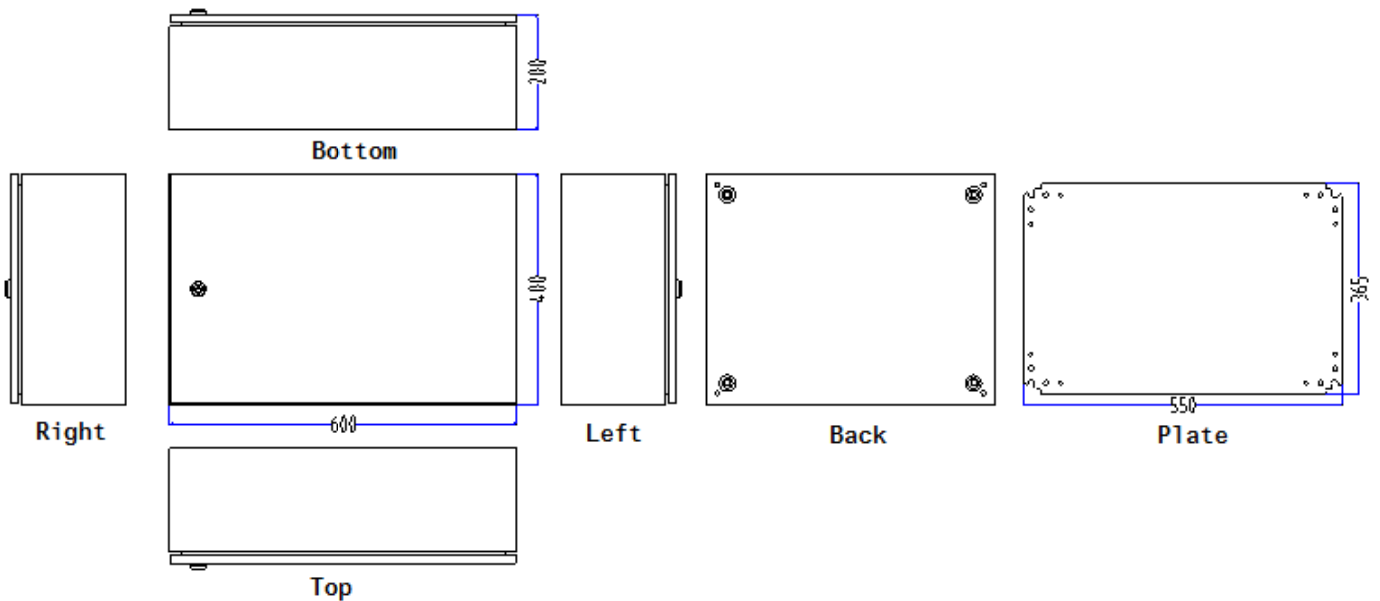

Product Datasheet

ENGLISH

S.S. Wall Box with Brackets/Chassis Plates

Drawings:

ENGLISH

Package Contain:

1 x Enclosure

1 x Chassis Plate

1 x Lock

1 x Fixing accessories

Product Specification:

Material: AISI304

Door Lock Type: Single Lock System

Door Type: Plain

Dimensions: 400 x 600 x 200mm

External Height: 400 mm

External Width: 600 mm

Thickness: 1.2mm for enclosure & door

Chassis Plate: Zinc coated steel 1.5mm

Fixing Kit: Yes

Gland Plate: Yes

IP Rating: IP66

Against mechanical impacts: IK10