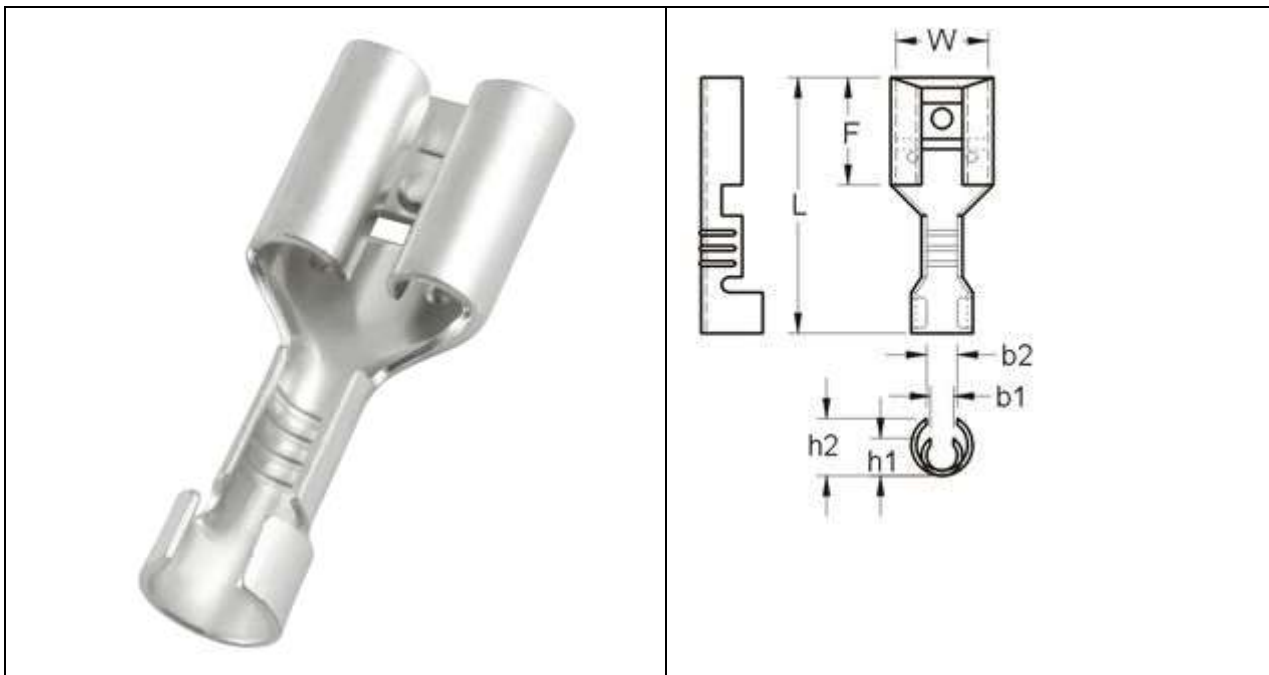

# RS PRO OPEN BARREL FEMALE DISCONNECTORS

Stock number: **2055266**

TERMINAL MATERIAL: BRASS

TERMINAL SURFACE TREATMENT: TIN PLATED

MATCHING: 0.032X0.250 INCH (0.8X6.35MM)

WIRE RANGE: 22-16 A.W.G. (0.5-1.5mm<sup>2</sup>)

WIRE RANGE A.W.G. mm <sup>2</sup>	ITEM NO.	NEMA TAB	DIMENSION (mm)							
			W	F	L	b1	b2	h1	h2	T
22-16 A.W.G. 0.5-1.5 mm <sup>2</sup>		.032×.250 (0.8×6.35)	6.6	7.5	19.2	2	2	2.5	4	0.4