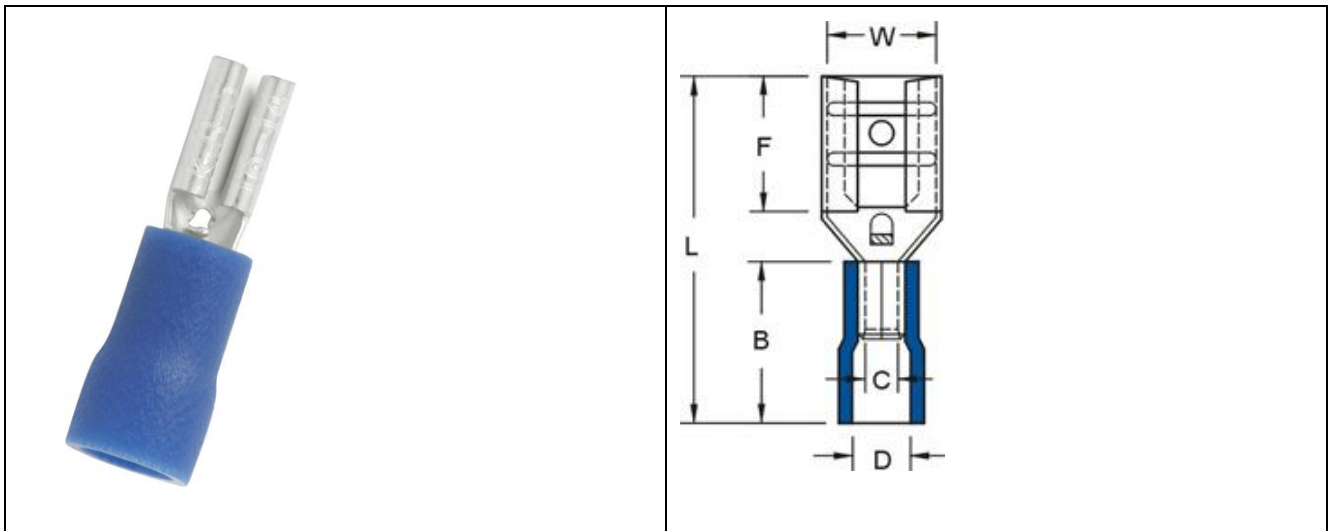

# RS PRO VINYL-INSULATED FEMALE DISCONNECTORS

Stock number: 178-8329

MAXIMUM ELECTRIC CURRENT:

A.W.G.	16	14
AMP.	10	15

MAXIMUM ELECTRICAL RATING: 75° C 300 VOLTS MAX.

INSULATION MATERIAL: VINYL

TERMINAL MATERIAL: BRASS

INSULATION COLOR: BLUE

TERMINAL BARREL I.D.: C=2.3MM

WIRE RANGE A.W.G. mm <sup>2</sup>	ITEM NO.	NEMA TAB	DIMENSION inch(mm)						
			W	F	L	B	D	T	
16-14 A.W.G. 1.5-2.5 mm <sup>2</sup>	178-8329	.020X.110 (0.5X2.8)	0.126 3.2	0.256 6.5	0.732 18.6	0.394 10	0.177 4.500	0.012 0.3	