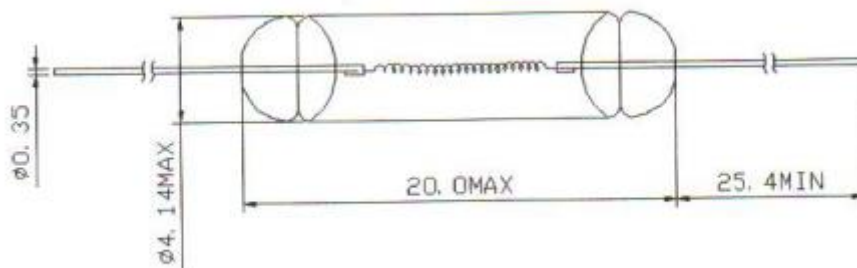

Datasheet

Filament Indicator Lamp

RS Stock number [655-9693](#)

Dimensions: (mm)

Specifications

Structure		Design Characteristics	
Bulb Type	T3.8 Clear	Voltage	12V
Bulb Diameter	Ø4.14Max	Amperage	55mA±10%
Length	20.0Max	Filament Type	Vacuum Type
Base Type	AXAIL	Life Hours	5000Hrs
		Luminous Flux	2.3Lm±20%