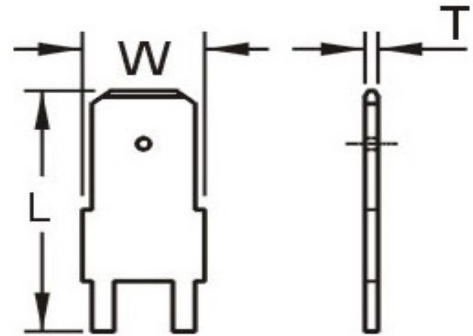

ENGLISH

Datasheet

RS Pro Male Terminals

Stock Number: 125-2008

ITEM NO.	NEMA TAB	DIMENSION inch(mm)		Q'TY
		W	L	BOX
125-2008	.032X.250	0.295	0.661	1000
	0.8X6.35	7.5	16.8	

LT: Loose Piece, Tin Plated

Terminal Material: Brass