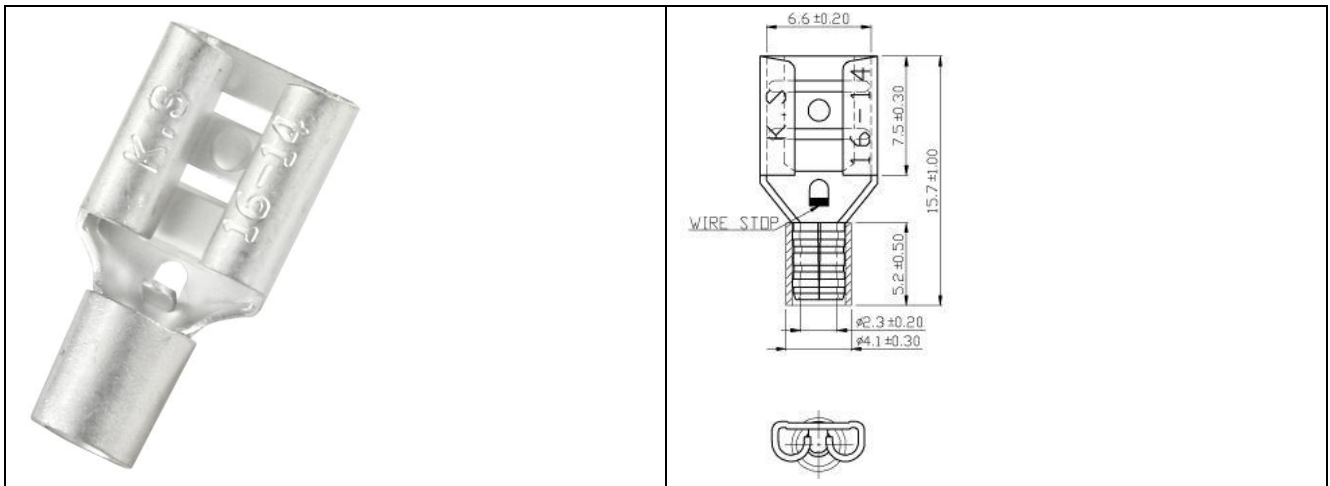

# RS PRO NON-INSULATED DOUBLE CRIMP FEMALE DISCONNECTORS

Stock number: 178-8320

MAXIMUM ELECTRIC CURRENT:

A.W.G.	16	14
AMP.	10	15

TERMINAL MATERIAL: BRASS

DOUBLE CRIMP: WITH COPPER SLEEVE ON BARREL

SURFACE TREATMENT: TIN PLATED

TERMINAL BARREL I.D.: C=2.3MM

WIRE RANGE A.W.G. mm <sup>2</sup>	ITEM NO.	NEMA TAB	DIMENSION inch(mm)			
			W	F	L	T
16-14 A.W.G.	178-8320	.032X.250 (0.8X6.35)	0.26	0.295	0.618	0.016
1.5-2.5 mm <sup>2</sup>			6.6	7.5	15.7	0.4