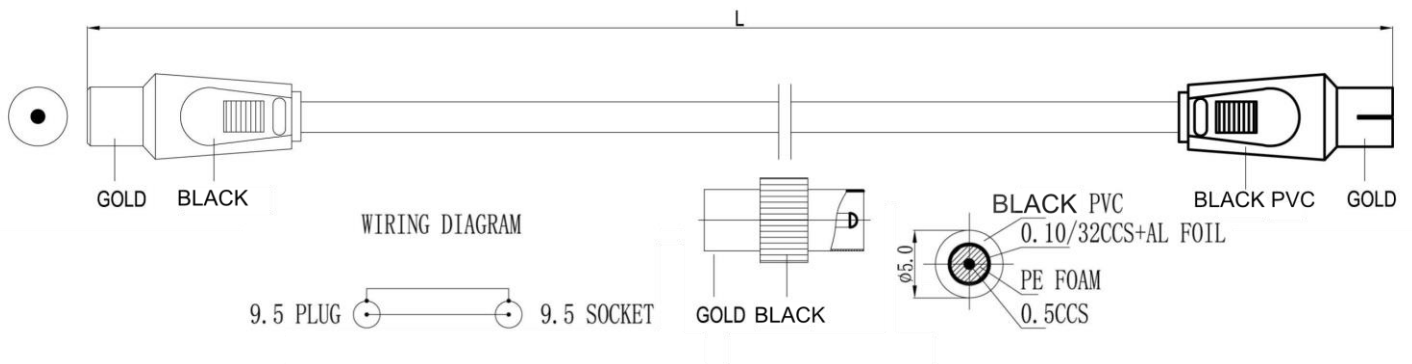

Datasheet

RS PRO 3m Black TV Extension Cable with Male Cable with Coupler

Stock number: 2369057

EN

The RS Pro range of TV cables are constructed of coax cable with female to female connectors, they also come supplied with a male to male coupler, all contacts are Gold flashed for a high quality finish and anti-corrosive properties.