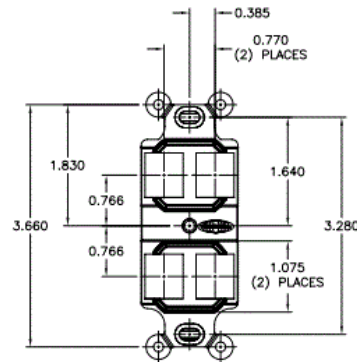

Duplex 106 Outlet Frame

Features

- 4-Port
- Integrates with all Hubbell keystone connections (AV, data, and fiber)

Ordering Information

Description	Color	Catalog No.	UPC
iStation Duplex 106 Outlet Frame, 4-Port	Office White	Q106O	662620823324

Listings

UL and cUL Listed 1863
RoHS Compliant

Specifications

Plate Material High-impact thermoplastic (UL 94V-0)

Online Resources

[eCatalog](#)