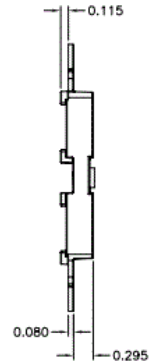

Duplex 106 Outlet Frame

Features

- 4-Port
- Integrates with all Hubbell keystone connections (AV, data, and fiber)

Ordering Information

Description	Color	Catalog No.	UPC
iStation Duplex 106 Outlet Frame, 4-Port	Office White	Q106O	662620823324

Listings

UL and cUL Listed 1863
RoHS Compliant

Specifications

Plate Material High-impact thermoplastic (UL 94V-0)

Online Resources

[eCatalog](#)