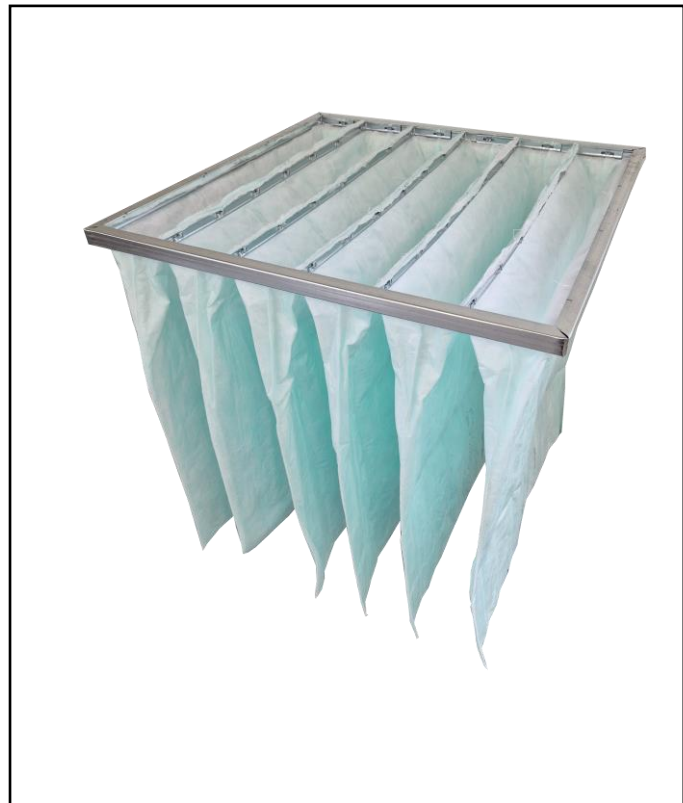

## FEATURES

- 100% Polyester Filter Media
- Dual-Layer Media
- Conical Stitched Pockets for optimal airflow
- Rolled Safety Edge to Frame
- Hydrophobic Media
- Fire Retardant
- Low Price
- ePM10 Filter

## RS PRO Ecoflow M6 Filter 24 X 24 X 20

RS Stock No.: 2551155

RS Professionally Approved Products bring to you professional quality parts across all product categories. Our product range has been tested by engineers and provides a comparable quality to the leading brands without paying a premium price.

## Product Description

The Ecoflow, fire rated range of bag filters are used widely in government buildings, hospitals and other sensitive areas. This grade of filter is suitable for air condition to offices, theatres, computer rooms and spray booths.

## General Specifications

Filter Size Actual HxWxD (mm)	592 x 592 x 500 mm
Header Depth	25 mm
Number of Pockets	8
Grade EN779:2012	M6
Filter Class ISO 16890	ePM10 > 70%
Rated Capacity	2400 m <sup>3</sup> /hr
Energy Rating	E
Initial Pressure Drop	50 Pa
Final Pressure Drop*	150 Pa
*Final Recommended Pressure Drop to EN13053:2019	
Maximum Operating Temperature 80C	