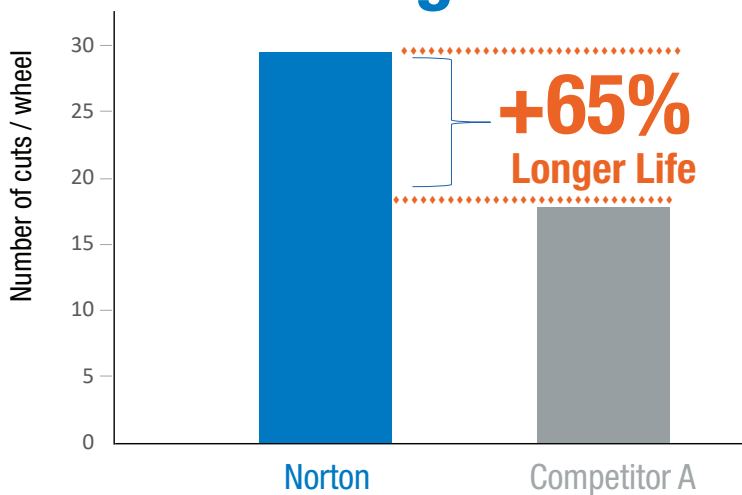

## NORTON BEAR CUT-OFF AND GRINDING WHEEL LONG LIFE

Norton has a global reputation for its high quality and job focused abrasive products. Norton Bear is the standard range of cut-off and grinding wheels for portable and fixed machines, they offer the user good solutions for most application at a very competitive price level.

## Longer Life

Case Study: Customer X  
Annual cost saving:

**\$ -9,900 USD**

- **Application:** Cut stainless steel
- **Product:** Norton Bear UTW 4" Cutting Wheel
- **Tool:** Angle grinder
- **Used wheel per cut :**
  - Norton is 3.55 mm/cut
  - Competitor A wheels are wearing off faster: 5.88 mm/cut
- **Annual consumption:** \$25,000 USD
- **Annual saving:** -40%