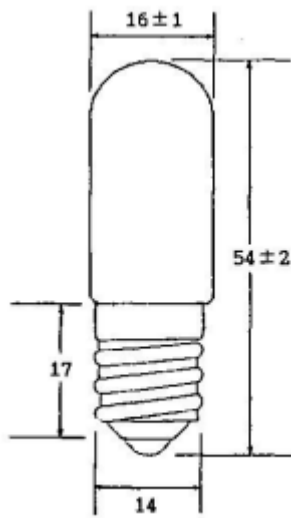

Datasheet

Clear Filament Indicator Lamp

RS Stock number [360-7373](#)

Dimensions: (mm)

Specifications

Structure		Design Characteristics	
Bulb Diameter	16±1mm	Voltage	24V
Length	54±2mm	Wattage	5W±10%
Base Type	E14/20	Filament Type	Vacuum Type
		MSCP	2.4CP+20%
		Life hours	3000hrs