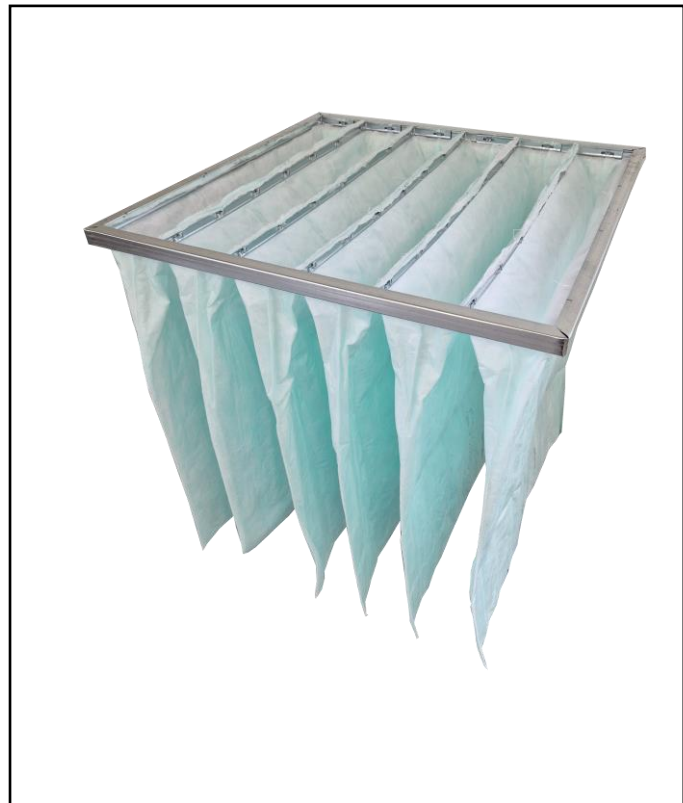

FEATURES

- 100% Polyester Filter Media
- Dual-Layer Media
- Conical Stitched Pockets for optimal airflow
- Rolled Safety Edge to Frame
- Hydrophobic Media
- Fire Retardant
- Low Price
- ePM10 Filter

RS PRO Ecoflow M6 Filter 24 X 24 X 21

RS Stock No.: 2551159

RS Professionally Approved Products bring to you professional quality parts across all product categories. Our product range has been tested by engineers and provides a comparable quality to the leading brands without paying a premium price.