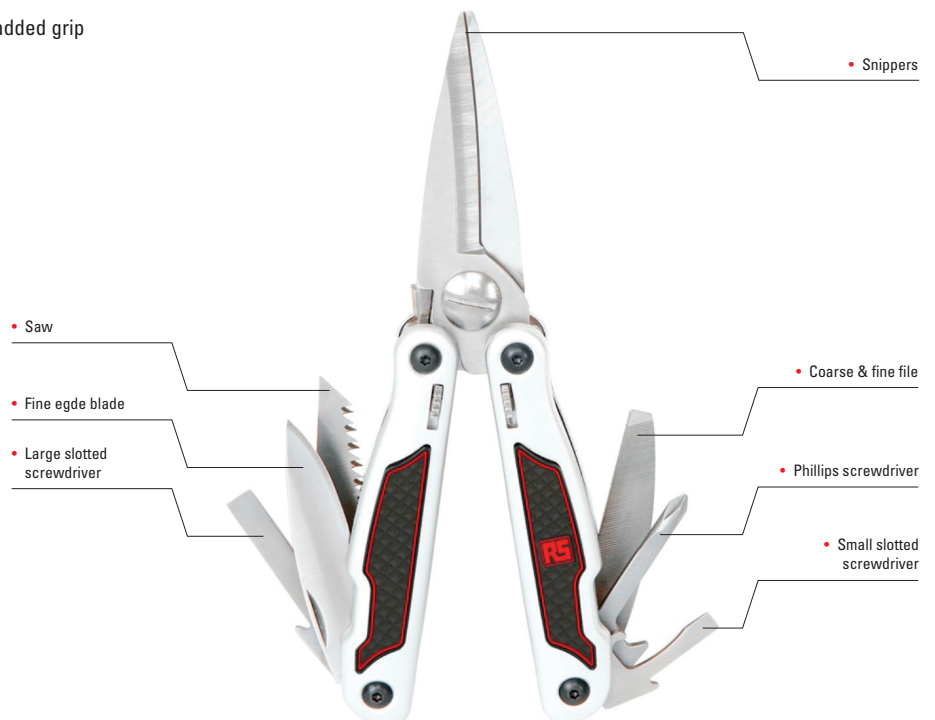

CODE NO	HxWxD / mm	kg
789-4613	130 x 65 x 30	0.27

789-4631

8 IN 1 MULTI FUNCTION TOOL

- Stainless steel construction
- Includes canvas pouch

CODE NO	HxWxD / mm	kg
789-4631	130 x 65 x 30	0.18

MULTI TOOLS

789-4629 ELECTRICIANS MULTI TOOL

- Stainless steel construction, with rubber inlays for added grip
- Includes canvas pouch

CODE NO	HxWxD / mm	kg
789-4629	130 x 65 x 30	0.23

789-4638 8 IN 1 MULTI FUNCTION SNIPS

- Stainless steel construction, with rubber inlays for added grip
- Includes canvas pouch