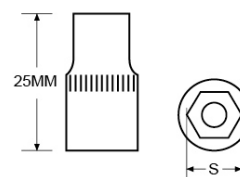

1/4" DRIVE (25MM)