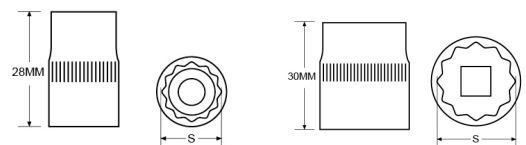

3/8" DRIVE (28MM)

3/8" DRIVE (30MM)