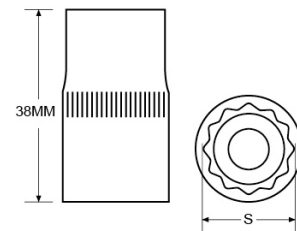

## 1/4" drive 6PT socket

RS Stock Number	Global Description
830-3988	1/4" Drive 4mm socket
830-3997	1/4" Drive 4.5mm socket
830-3990	1/4" Drive 5mm socket
830-3994	1/4" Drive 5.5mm socket
830-4007	1/4" Drive 6mm socket
830-4000	1/4" Drive 7mm socket
830-4004	1/4" Drive 8mm socket
830-4013	1/4" Drive 9mm socket
830-4016	1/4" Drive 10mm socket
830-4010	1/4" Drive 11mm socket
830-4029	1/4" Drive 12mm socket
830-4022	1/4" Drive 13mm socket
830-4026	1/4" Drive 14mm socket

1/4" DRIVE (25MM)

**ENGLISH**

**1/2" drive 12 PT socket**

RS Stock Number	Global Description
830-4082	1/2" Drive 8mm socket
830-4091	1/2" Drive 9mm socket
830-4094	1/2" Drive 10mm socket
830-4098	1/2" Drive 11mm socket
830-4108	1/2" Drive 12mm socket
830-4101	1/2" Drive 13mm socket
830-4105	1/2" Drive 14mm socket
830-4114	1/2" Drive 15mm socket
830-4117	1/2" Drive 16mm socket
830-4111	1/2" Drive 17mm socket
830-4120	1/2" Drive 18mm socket
830-4123	1/2" Drive 19mm socket
830-4127	1/2" Drive 20mm socket
830-4136	1/2" Drive 21mm socket
830-4139	1/2" Drive 22mm socket
830-4133	1/2" Drive 23mm socket
830-4142	1/2" Drive 24mm socket