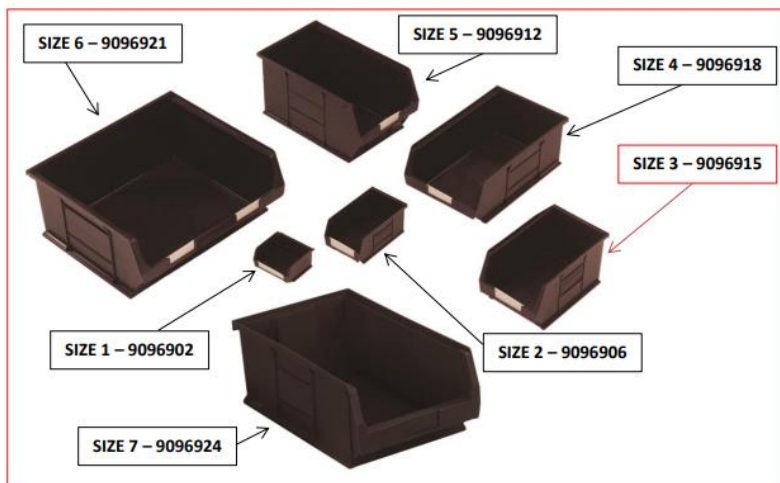

## RS PRO PP Storage Bin Storage Bin, 132mm x 205mm, Black

RS Stock No.: 909-6918

RS Professionally Approved Products bring to you professional quality parts across all product categories. Our product range has been tested by engineers and provides a comparable quality to the leading brands without paying a premium price.

### Mechanical Specifications

<b>Volume</b>	9.1 litres
<b>Maximum Container Stack Height</b>	6mm
<b>Maximum Stack Load Capacity</b>	36kg
<b>Weight</b>	24kg

External dimensions	
<b>Dimension</b>	350mm x 205mm x 132mm
<b>Depth</b>	350mm (Overall)
<b>Width</b>	205mm (Overall)
<b>Height</b>	132mm (Overall)
<b>Base Length</b>	300mm (Overall)

Internal dimensions	
Dimension	330mm x 179mm x 117mm
Depth	330mm
Width	179mm
Height	117mm
Base Length	287mm

**Operation Environment Specifications**

Operating Temperature Range	-15°C to +50°C
-----------------------------	----------------

	Size 1	Size 2	Size 3	Size 4	Size 5	Size 6	Size 7
O/A Length mm (A)	90	165	<b>240</b>	350	350	375	520
O/A Width mm (B)	100	100	<b>150</b>	205	205	420	310
O/A Height mm (C)	50	75	<b>132</b>	132	182	182	200
O/A Base Length mm (D)	64	143	<b>200</b>	300	300	310	450
Internal Length mm (A)	80	154	<b>223</b>	330	330	350	470
Internal Width mm (B)	88	88	<b>128</b>	179	177	378	270
Internal Height mm (C)	42	63	<b>120</b>	117	167	164	188
Internal Base Length mm (D)	65	131	<b>188</b>	287	287	295	435
Volume (Litres)	0.46	1.27	<b>4.6</b>	9.1	12.8	28.3	31.4
Maximum Container stack height	7	5	<b>4</b>	6	4	8	6
Maximum stack load capacity (kg) See details & image opposite	12	12	<b>30</b>	36	45	60	42