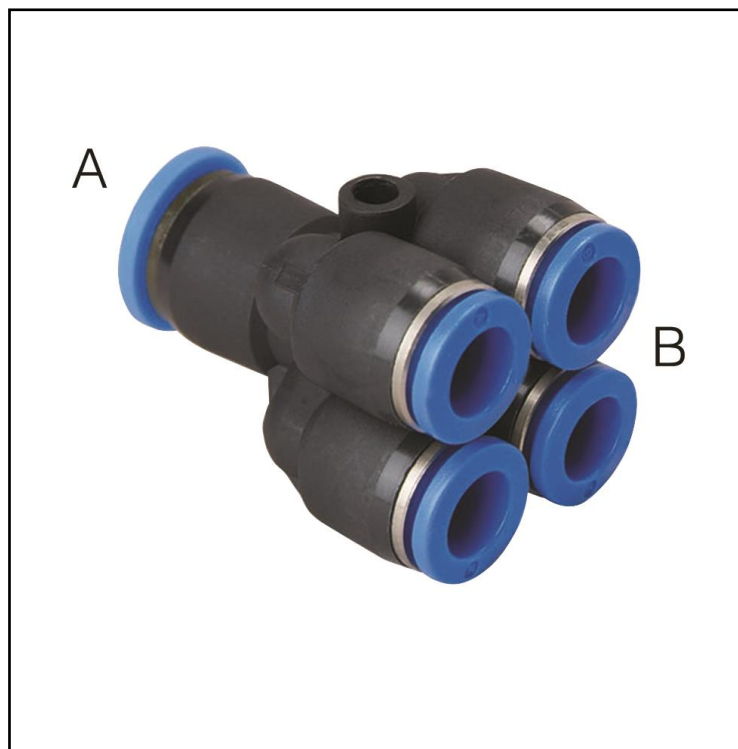

FEATURES

- One touch, push-to-connect configuration allows instant tubing connection

RS PRO

One Touch Fittings Double Reducer Y

RS Stock No.: 2351234

Metric Tube to Tube

Product Description

Part No.	Tube OD (A)	Tube OD (B)
2351234	6 mm	4 mm

Features

- One touch, push-to-connect configuration allows instant tubing connection

General Specifications

Suitability	Air (No other type of gas or liquid) Do not use in water applications
Working pressure	0 to 10.2 bar (0 to 150 psi)
Negative pressure	-29.5 in Hg / -750 mm Hg (-750 Torr)
Working temperature	0°C to +60°C (+32°F to +140°F)
Application tube	Polyurethane and nylon

Materials

Case	Polybutylene terephthalate
O ring	NBR
Release sleeve	Acetal