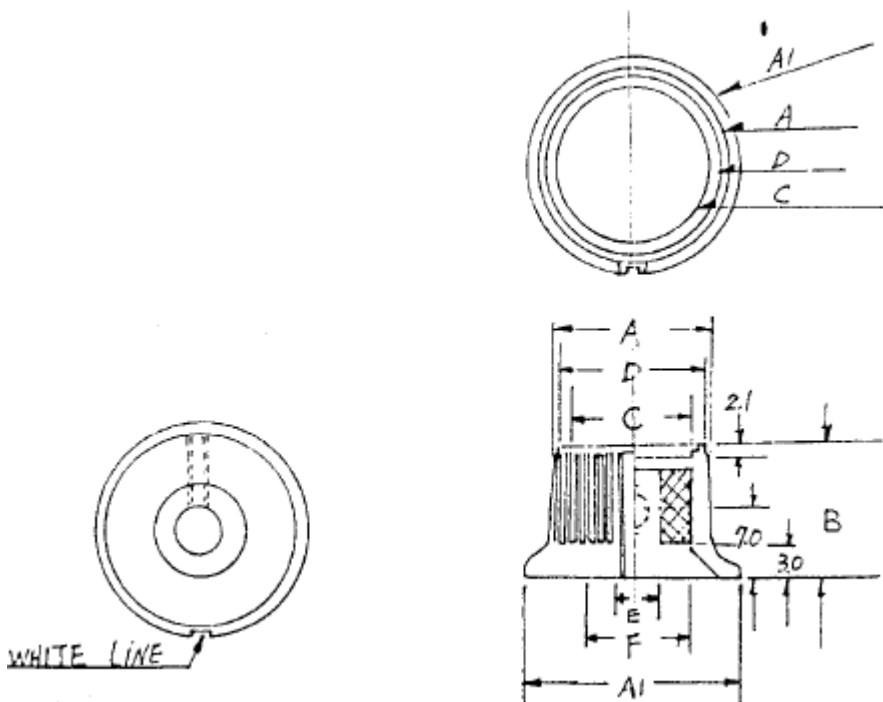

Datasheet

RS 28mm Potentiometer Knob with a White Indicator, 6.35mm Shaft

RS Stock [259-6991](#)

Dimensions: mm

Specifications

Body Colour: Black, Red

Indicator Colour: White

Knob Diameter: 11.6mm

Knob Height: 10mm

Knob Type: Grub Screw Knob

Shaft Size: 3.175mm