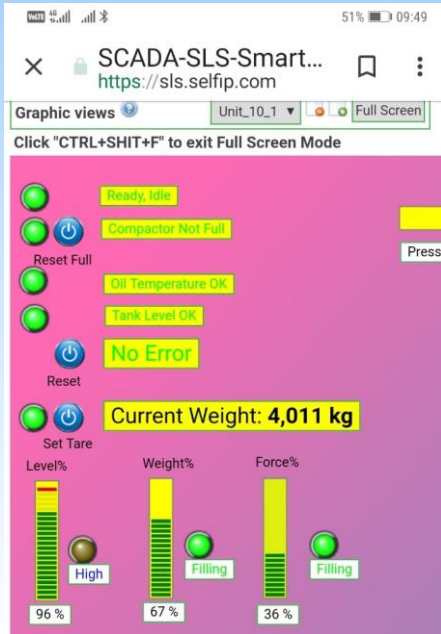

# SLS SMARTPAKTOR On Demand Collection

**SCADA online monitoring system**

**SLS Loadcell system**

**Operator can access info via Android HP**

**Hooklift truck deploys to site upon receiving 85% full alert**