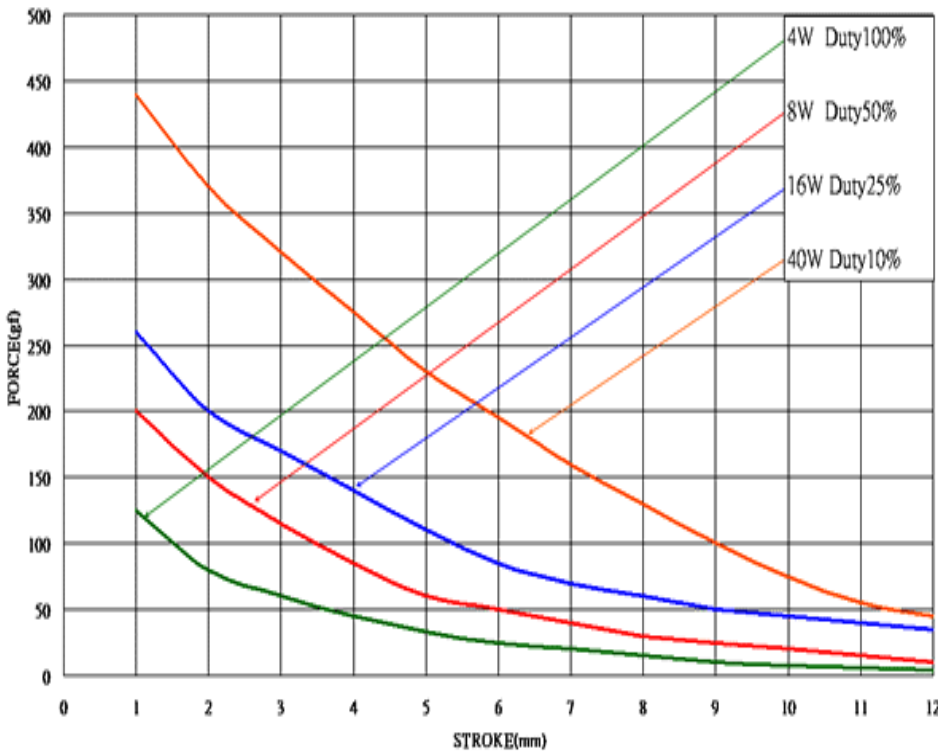

Datasheet

RS Article: 177 - 0141 Tubular Solenoid 24V

Specifications:

Features:

- Pull type
- Flying leads
- Corrosion resistant plated parts