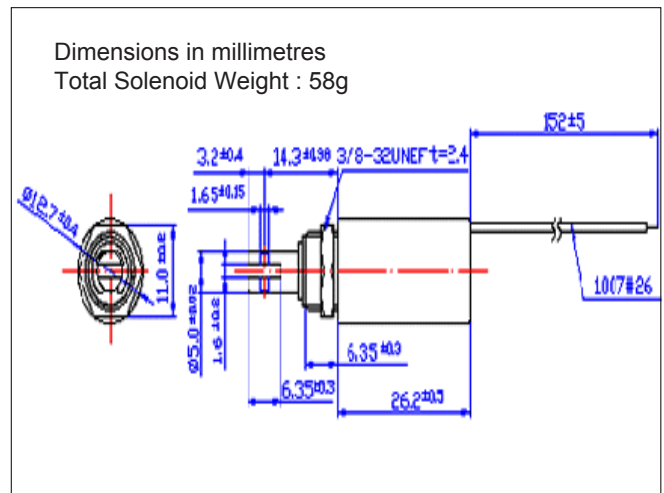

Datasheet

RS Article: 177 - 0141 Tubular Solenoid 24V

Specifications:

Features:

- Pull type
- Flying leads
- Corrosion resistant plated parts