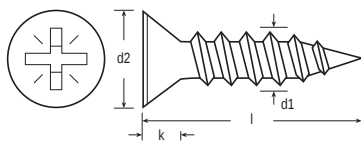

# Recessed Csk, Single Thread Chipboard Screw, A2 Stainless Steel

RS Stock No **1443507**  
Size **3.5 x 20mm**

d1		3.5	4	5	6
d2	max.	7	8	10	12
k	max.	2.1	2.5	3	3.6
Recess	no.	2	2	2	3

## Please view our full range listing below

RS Stock No	Size (mm)	RS Stock No	Size (mm)
1443507	3.5 x 20	7976232	5.0 x 50
1443508	3.5 x 25	7976241	5.0 x 60
1443509	3.5 x 30	7976244	5.0 x 70
7976229	4.0 x 25	1443512	5.0 x 80
7976222	4.0 x 30	1443513	5.0 x 100
7976226	4.0 x 40	1443514	6.0 x 60
7976235	4.0 x 50	7976248	6.0 x 70
1443510	4.0 x 60	1443515	6.0 x 80
1443511	5.0 x 30	1443516	6.0 x 100
7976238	5.0 x 40		