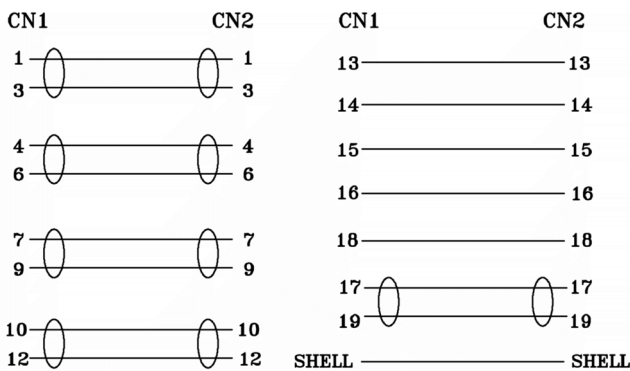

Datasheet

RS PRO 5mtr HDMI M-M High Speed with Ethernet Cable - White

Stock number: 182-8509

EN

The RSPRO 5 metre male to male HDMI cable which has a white PVC jack and an outer diameter of 6mm. The connectors have a gold flash covering to prevent corrosion.

The connector hoods are also made of white PVC with a small foot print of 19.44mm wide and 11mm high, and have a strain relief to prevent the jacket splitting around the boot.

HDMI is possibly the most common display connection on the market which can be found on devices ranging from PC's, Bluray players, games consoles and more.

1. CABLE: 30AWG[(0.254MM BC*1P+FAM)*5PCS +0.254MM BC*5C+AL+0.254MM BC+PVC6.0MM] OUTER JACKET BLACK IN COLOR OD:6.0MM±0.2mm
2. HOOD: MOLDING TYPE,BLACK IN COLOR
3. CABLE ELECTRICAL TEST: 100% OPEN SHORT & MISS WIRE TEST.
4. PACKING: 1PC/POLYBAG