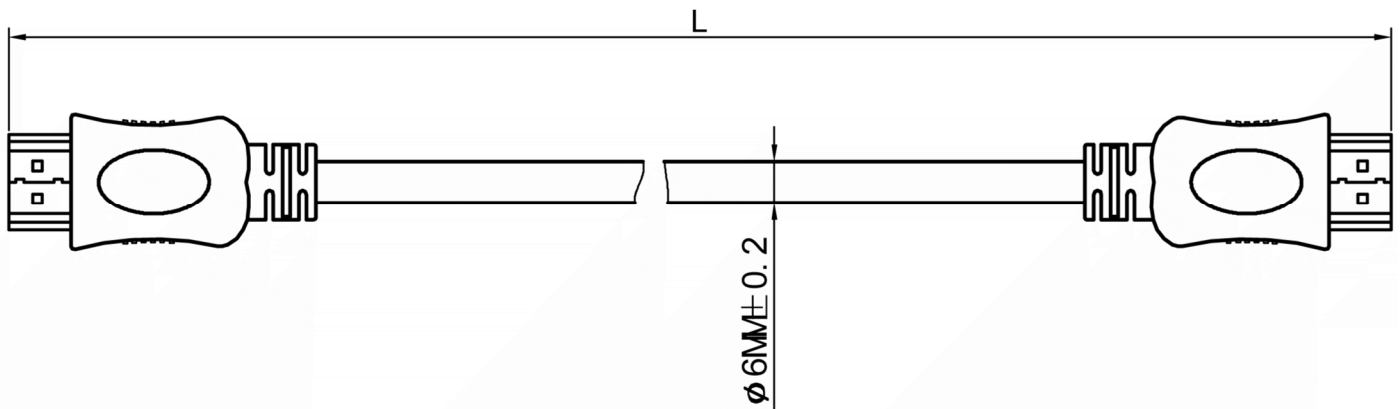

Datasheet

RS PRO 5mtr HDMI M-M High Speed with Ethernet Cable - White

Stock number: 182-8509

EN

The RSPRO 5 metre male to male HDMI cable which has a white PVC jack and an outer diameter of 6mm. The connectors have a gold flash covering to prevent corrosion.

The connector hoods are also made of white PVC with a small foot print of 19.44mm wide and 11mm high, and have a strain relief to prevent the jacket splitting around the boot.

HDMI is possibly the most common display connection on the market which can be found on devices ranging from PC's, Bluray players, games consoles and more.

1. CABLE: 30AWG[(0.254MM BC*1P+FAM)*5PCS +0.254MM BC*5C+AL+0.254MM BC+PVC6.0MM] OUTER JACKET BLACK IN COLOR OD:6.0MM±0.2mm
2. HOOD: MOLDING TYPE,BLACK IN COLOR
3. CABLE ELECTRICAL TEST: 100% OPEN SHORT & MISS WIRE TEST.
4. PACKING: 1PC/POLYBAG