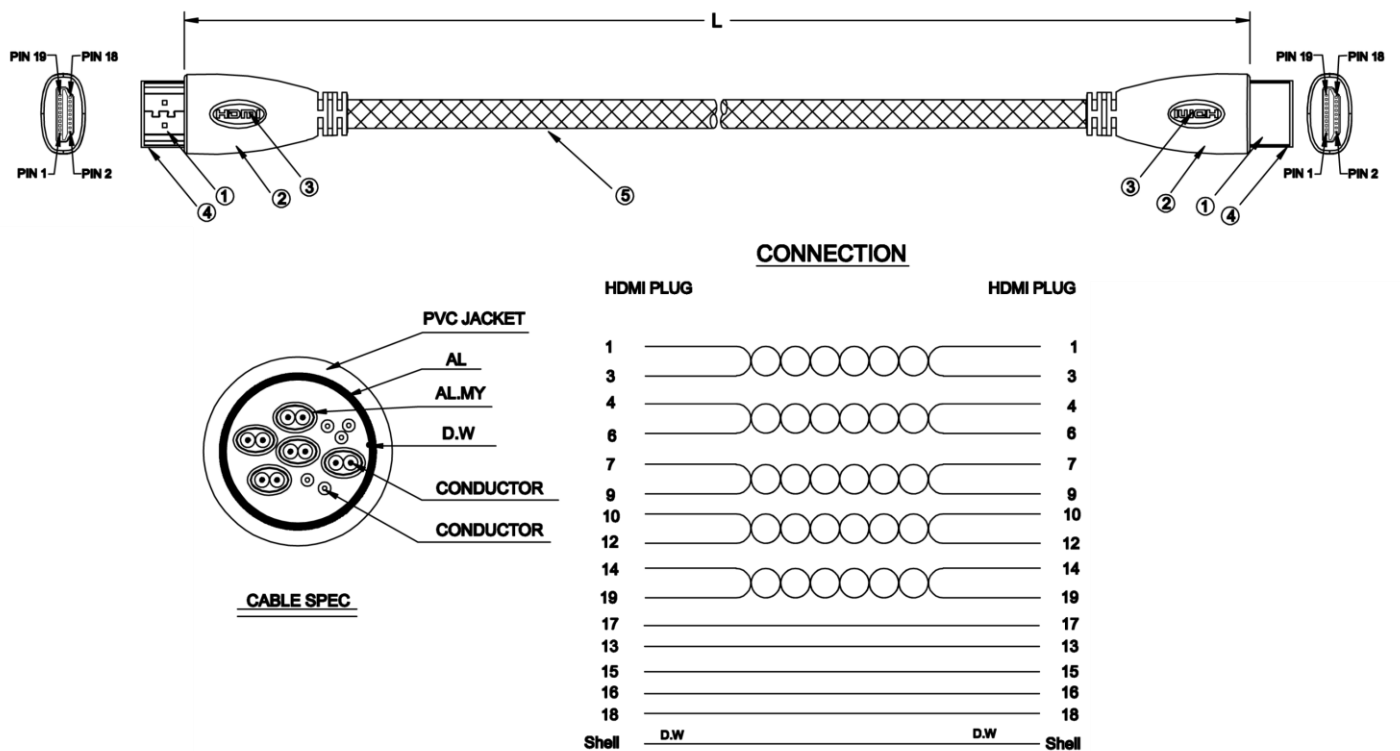

## RS PRO 2m HDMI Cable with Blue LED Illuminated Connectors

Stock number: 2369090

EN

The RS Pro range of HDMI cables with blue LED illuminated connector for digital video and audio for use with Blu-Ray players, games consoles, set-top boxes, and other audio visual devices.

Our cables are HDMI male to male that connect a HD devices to a HD display screen.

RoHS / REACH / CE / UKCA

[rspro.com](http://rspro.com)