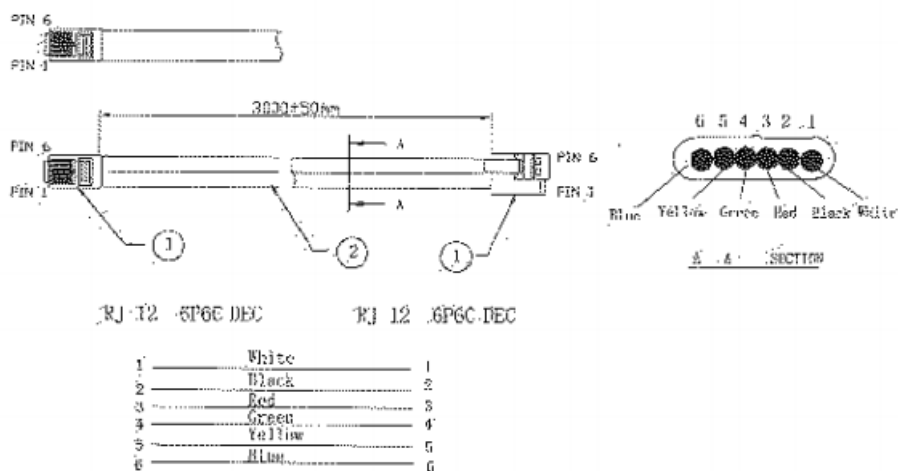

## Datasheet

# Telecom Cable Assembly 3m Grey Male to Male MMJ to MMJ

RS Stock number [446-670](#)

Dimensions: (mm)

## Specifications

- Connector A: Male MMJ
- Connector A Type: MMJ
- Connector B: Male MMJ
- Connector B Type: MMJ
- Length: 3m
- Sheath Colour: Grey