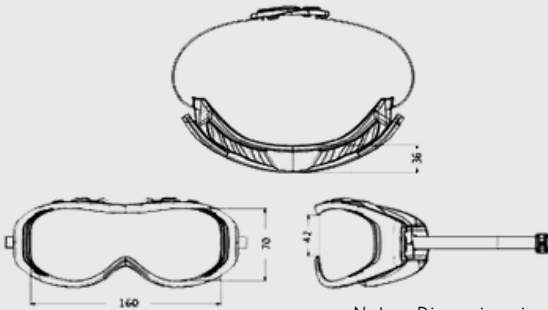

AUTOCLAVABLE GOGGLES

Autoclavable goggles with premium anti-fog lens. For use in cleanrooms and sterile/critical areas.

Premium anti-fog lens

Adjustable silicone strap with snap-on clip

Lens are replaceable

Strap & snap-on clip are also replaceable

DIMENSIONS

Notes: Dimensions in mm

Part No. GGL500-AF

Packaging: 1 piece/bag, 50 bags/case

www.arventisintl.com

FOR MORE INFORMATION

PT. ARVENTIS MEGA INDONESIA
Ruko Prominence Blok 38D No. 79
Alam Sutera - Tangerang 15143