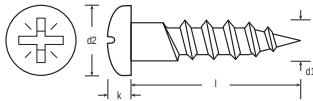

ENGLISH

Datasheet

Recessed Round Stainless Steel A2-304 Woodscrew to DIN 7996

RS Stock No **1443522**
Size **5.0 x 65mm**

d1	(No. 4) 3.0mm	(No. 6) 3.5mm	(No. 8) 4.0mm	(No. 10) 5.0mm	(No. 12) 5.5mm
d2	6	7	8	10	11
k	2.1	2.35	2.8	3.5	3.8
Recess No.	1	2	2	2	3

Please view our full range listing below

RS Stock No	Size (mm)
4833012	3.5 x 20
4833220	4.0 x 25
1443517	4.0 x 30
4833236	4.0 x 40
1443518	4.0 x 50
1443519	5.0 x 25
1443520	5.0 x 30
4833242	5.0 x 40
1443521	5.0 x 50
1443522	5.0 x 65
1443523	5.0 x 75