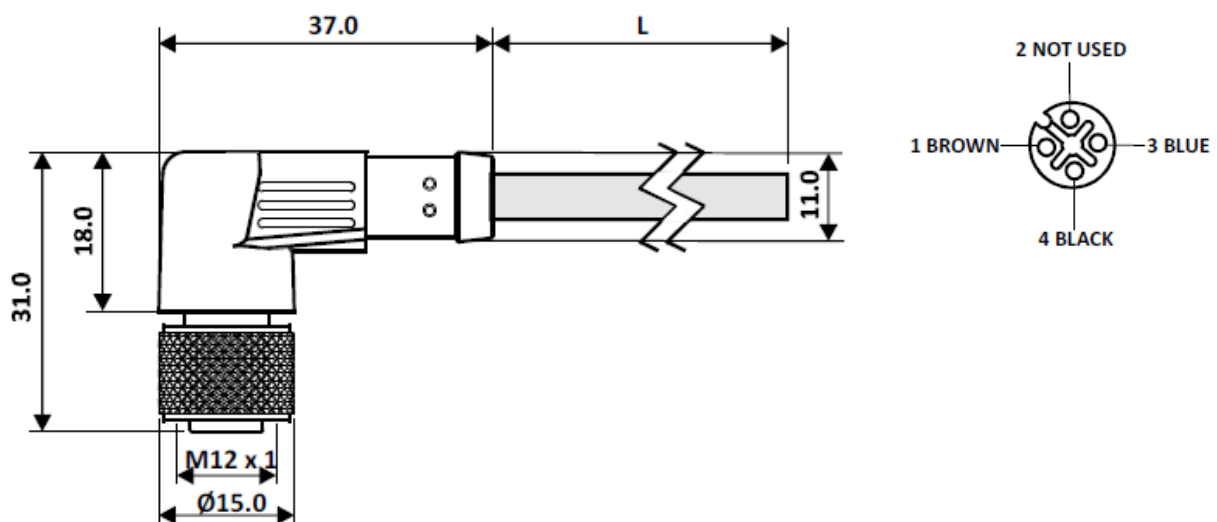

### Dimensions: (mm)

### Cable Specification

Cable Length-L	5 m
Cable Type	3 Core PUR Multi Strand
Sheath Colour	Black
Cross Section of Wire	0.34 sq. mm
Core Dia	1.4 mm
Cable Dia	$4.5 \pm 0.1 \text{ mm}$
Termination	Partially Stripped