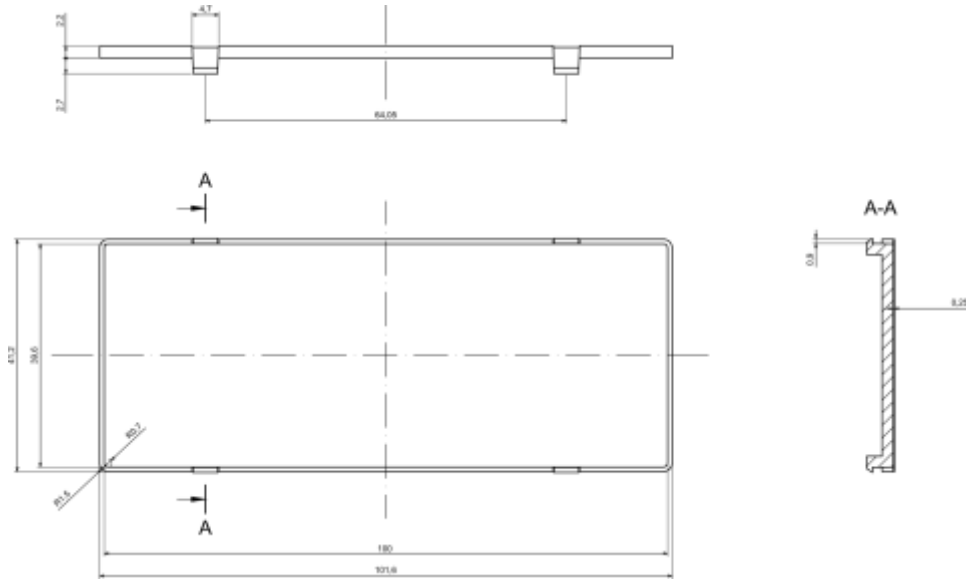

## Features and Benefits

- Transparent ABS filter
- Easy customization

[rspro.com](https://rspro.com)

Category	Accessories
Type	Full
Material	ABS
Height	4.9 mm
Width	41.2 mm
Length	101.6 mm
Color	Transparent (p)
Standards Met	RoHS Compliant
Certificate number	