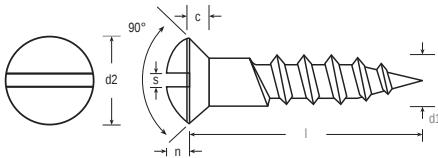

# Slotted Round Stainless Steel A2-304 Woodscrew to DIN 96

RS Stock No **4833062**  
Size **4.0 x 25mm**

d1	3.5mm	4.0mm	5.0mm	5.5mm
d2	6.5	7.5	9.2	10.2
n	max. 1.93	2.2	2.5	2.75
s	0.8	1.0	1.2	1.2
c	min. 1.4	1.6	2	2.2

Please view our full range listing below

RS Stock No	Size (mm)
4833056	3.5 x 20
1443530	4.0 x 20
4833062	4.0 x 25
1443531	4.0 x 30
4833078	4.0 x 40
4833084	5.0 x 40