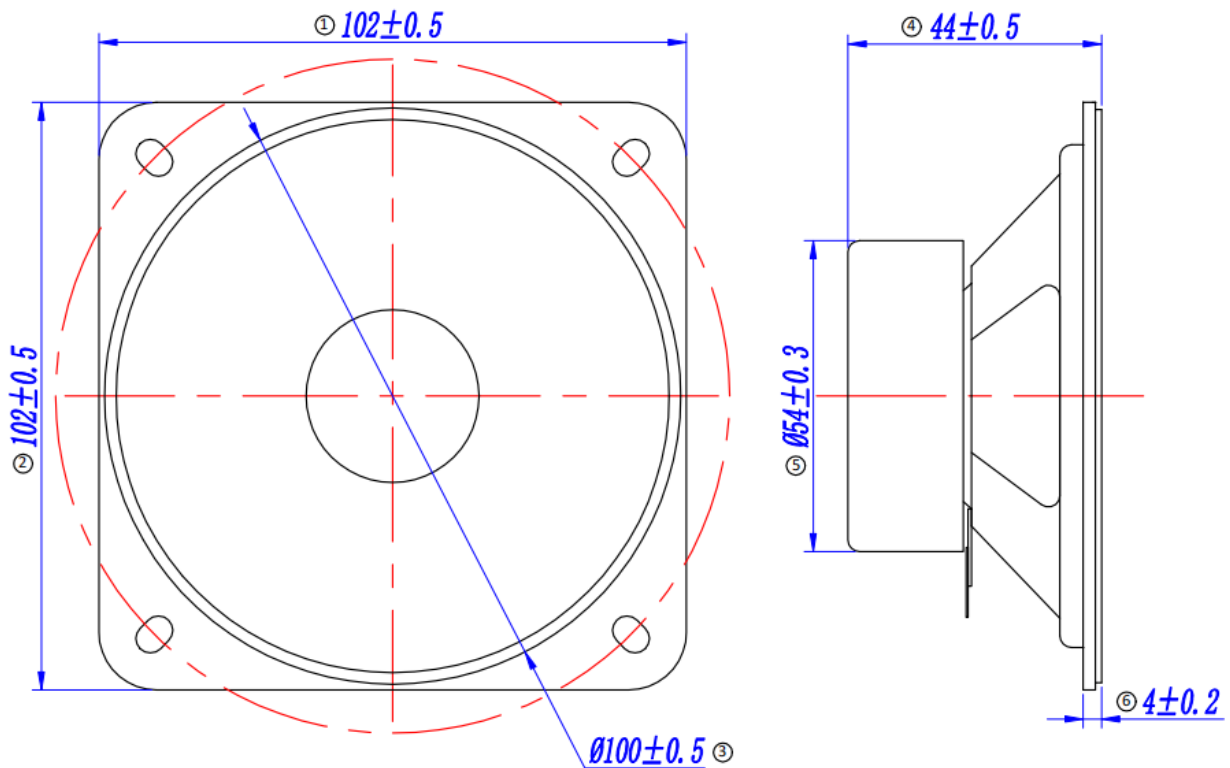

MULTIMEDIA SPEAKER

Technical Specifications

Item	Specifications
Size	102mm*102mm*44mm
Impedance	4 ± 15%
Resonance frequency	120 ± 20%
Rated input power	20W
Maximum input power	30W
Buzz & Rattle	Must be normal
SPL(1W 1m sine wave)	79 ± 3dB(at 0.5K,0.6K,0.8K,1.0KHz average)
THD(1W/1m,1000Hz)	MAX 5%
Operating temperature	-25~+70℃
Storage temperature	-25~+70℃
Weight	≈270g

Dimensional drawings

Frequency Response Curve (only for reference)

F0 Curve (only for reference)

Total Harmonic Distortion (only for reference)

R&B Curve (only for reference)