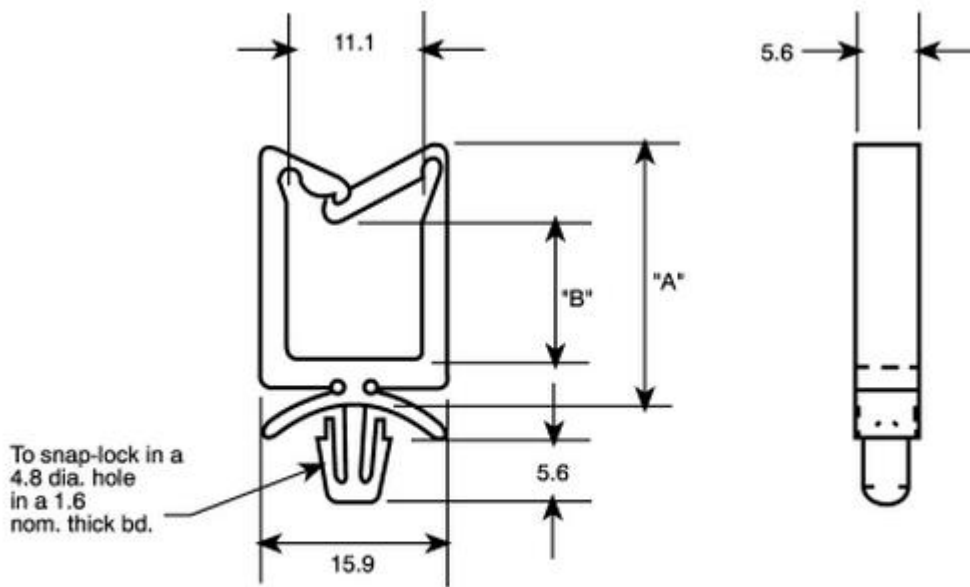

Datasheet

RS Cable Clamp

RS Stock number 479-560

Dimensions (mm)		
A	B	Stock No.
13.0	3.6	479-550
18.0	8.6	479-560
27.2	18.3	479-572
35.2	25.9	479-576

All dimensions in mm