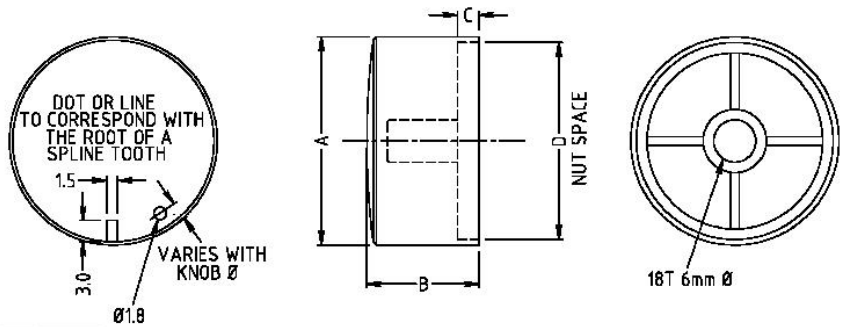

Datasheet

KM Knobs

RS Stock number 777-7331

MODEL	DIM A	DIM B	DIM C	DIM D
KMR-15	14.8	15.6	2.2	13.0
KMR-20	19.8	17.6	4.0	18.0
KMR-25	24.8	18.4	-	23.1
KMR-30	29.8	16.0	2.0	28.1
KMR-35	35.0	18.5	-	33.1

RS 7777325
KMR-15 Black dot 6mm splined 18T

RS 7777328
KMR-20 Black dot 6mm splined 18T

RS 7777322
KMR-25 Black dot 6mm splined 18T

RS 7777331
KMR-30 Black dot 6mm splined 18T

RS 7777316
KMR-35 Black dot 6mm splined 18T

RS 777312
KM15B marker line 6mm splined

RS 777300
KM20B marker dot 6mm splined

RS 777319
KM20B marker line 6mm splined

MODEL	DIM A	DIM B	DIM C	DIM D	DIM E	DIM F
KM15B	15	15	-	2.4	13	14.3
KM20B	20	17	1.5	4.2	18	16
KM20B	20	17	-	4.2	18	16