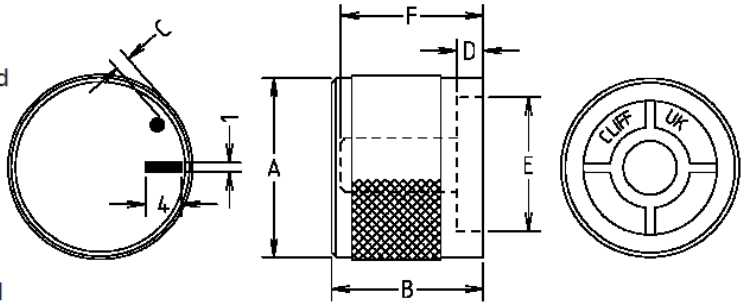

Datasheet

KM Knobs

RS Stock number 777-7331

MODEL	DIM A	DIM B	DIM C	DIM D
KMR-15	14.8	15.6	2.2	13.0
KMR-20	19.8	17.6	4.0	18.0
KMR-25	24.8	18.4	-	23.1
KMR-30	29.8	16.0	2.0	28.1
KMR-35	35.0	18.5	-	33.1

RS 7777325
KMR-15 Black dot 6mm splined 18T

RS 7777328
KMR-20 Black dot 6mm splined 18T

RS 7777322
KMR-25 Black dot 6mm splined 18T

RS 7777331
KMR-30 Black dot 6mm splined 18T

RS 7777316
KMR-35 Black dot 6mm splined 18T

RS 777312
KM15B marker line 6mm splined

RS 777300
KM20B marker dot 6mm splined

RS 777319
KM20B marker line 6mm splined

MODEL	DIM A	DIM B	DIM C	DIM D	DIM E	DIM F
KM15B	15	15	-	2.4	13	14.3
KM20B	20	17	1.5	4.2	18	16
KM20B	20	17	-	4.2	18	16