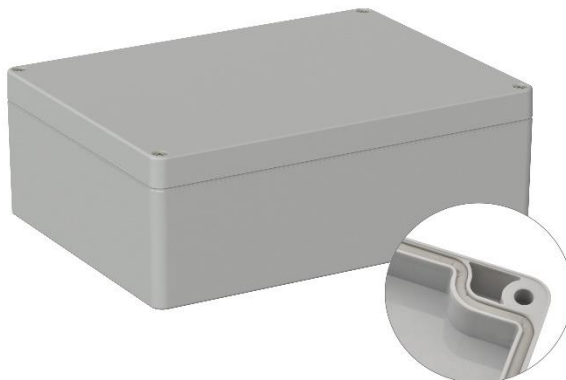

# RS PRO ABS Enclosure, Light Grey, IP65

Stock No: **201-0181****Technical Specifications:**

Body Material	ABS
Length	200 mm
Width	150 mm
Height	75 mm
IP	IP65
Colour	Light Grey