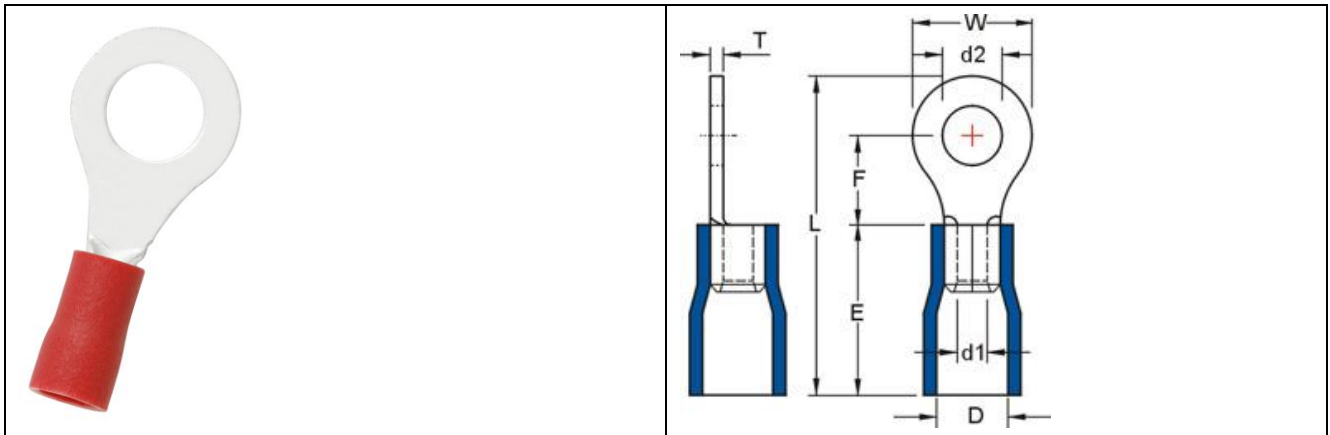

Datasheet

RS PRO VINYL-INSULATED RING TERMINALS

Stock number: 178-8654

MAXIMUM ELECTRIC CURRENT:

| | | | | |
|--------|----|----|----|----|
| A.W.G. | 22 | 20 | 18 | 16 |
| AMP. | 9 | 12 | 17 | 18 |

MAXIMUM ELECTRICAL RATING: 105° C 600 VOLTS MAX.

INSULATION MATERIAL: VINYL (PVC)

TERMINAL MATERIAL: COPPER

INSULATION COLOR: RED

| WIRE RANGE A.W.G. mm ² | ITEM NO. | STUD SIZE | DIMENSION inch(mm) | | | | | | | |
|---|----------|-----------|--------------------|-------|-------|-------|-------|-------|-------|------|
| | | | BUTTED SEAM | d2 | W | F | L | E | D | d1 |
| 22-16 A.W.G. | 178-8654 | 1/4 | 0.252 | 0.457 | 0.433 | 1.055 | 0.394 | 0.157 | 0.067 | 0.03 |
| 0.5-1.5 mm ² | | | 6.4 | 11.6 | 11 | 26.8 | 10 | 4.000 | 1.7 | 0.75 |