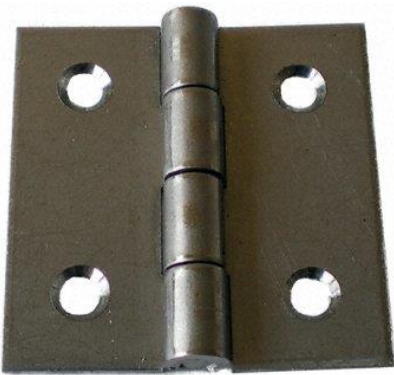

# Stainless Steel Hinge 50 x 50 x 2mm

RS Stock number [726-4078](#)

### Features:

- Dimensions: 50 x 50 x 2mm
- Fixing Hole Size 5.2mm
- Hinge Type Piano Style
- Material Stainless Steel
- Thickness 2mm
- Unplated steel hinge with stainless steel spring to hold the hinge in the open position