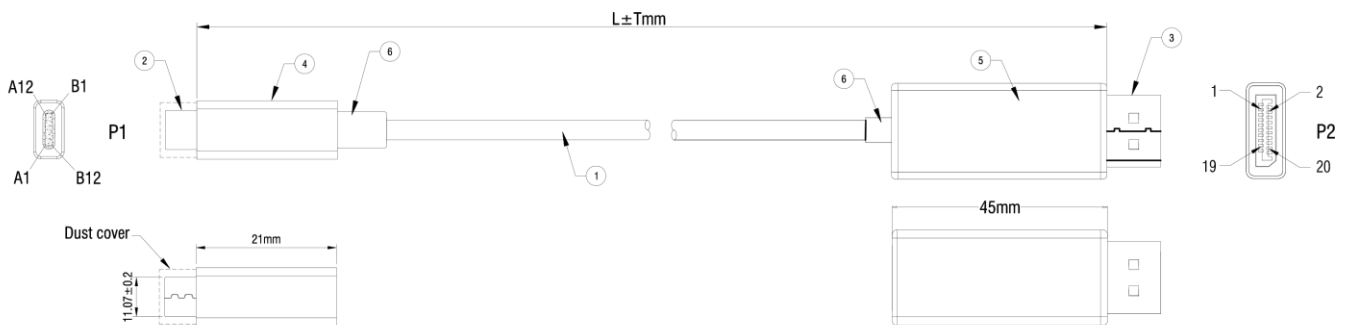

Datasheet

RS PRO 2mtr USB Type C M – Type DisplayPort M Black

Stock number: 192-4680

EN

The RS PRO 2 metre USB version 3.1 type C male to DisplayPort male cable has a black TPE jacket. The cable flex has copper wire conductors and drain wire, with an aluminium braid, foil shielding and has an outer diameter of 4.8mm. This cable is capable of 4k@60Hz (HBR2).

The connectors are gold flashed and have a strain relief to help avoid the cable splitting around the edge of the boot.

6	BLACK 45P PVC
5	DP MALE SHELL(BLACK ABS)
4	USB Type-C MALE SHELL(BLACK ABS)
3	DP MALE(Black Insulator,Gold Plated)+PCB'A
2	USB Type-C MALE(White Insulato,Gold Plated)
1	NON-UL (32#*1P+D+AL/MY)*5+32#*4C+24#*2C+AL+B OD=4.8mm,BLACK TPE JACKET.