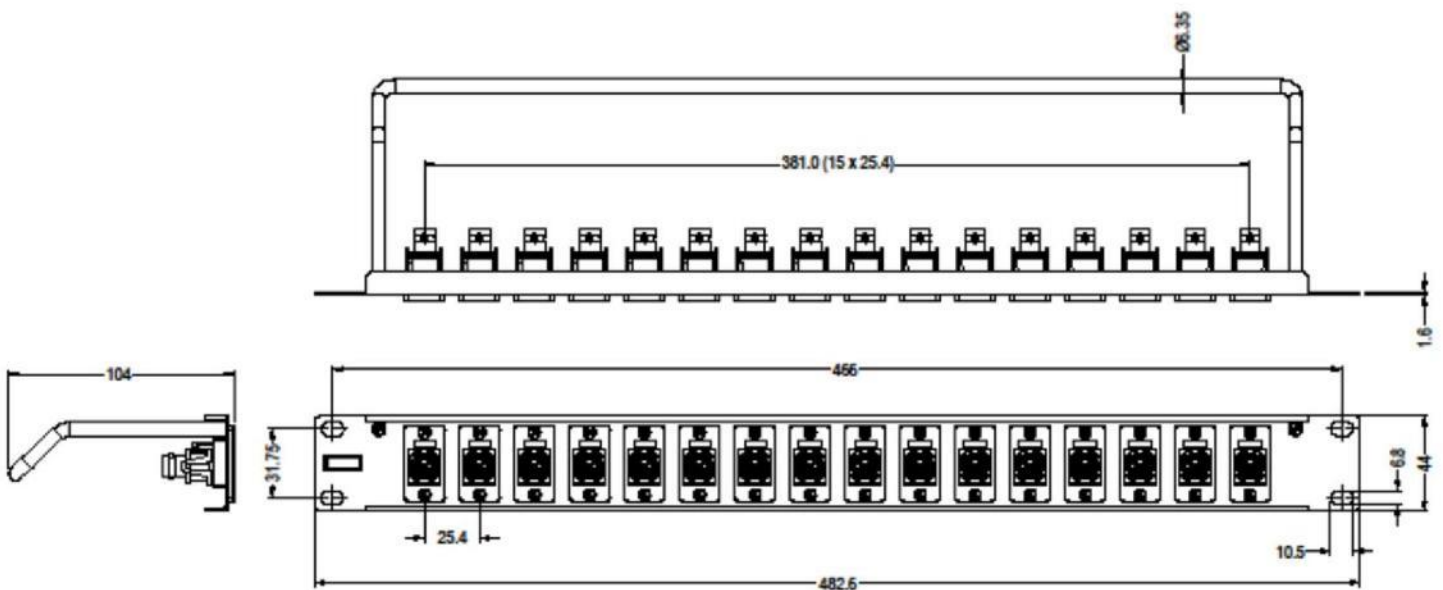

# RS PRO 1U 16 HOLE BNC LOADED SLIM PANEL

Stock No: 2522981, 2522982

16 rectangular holes with cable bar

Material: Steel, black powder coat finish.

### VARIANTS

**2522981**- 1U LOADED SLIM PANEL 16 x 50 Ohm BNC

**2522982**- 1U LOADED SLIM PANEL 16 x 75 Ohm BNC