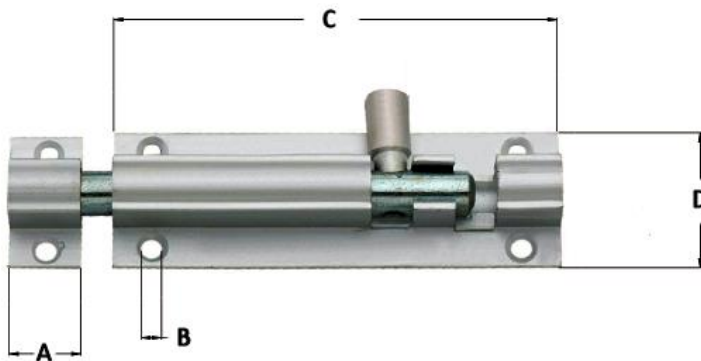

FEATURES

- Made from aluminium
- Easy sliding bolt action
- Quick and easy to fit
- Offers security/privacy
- Can be fitted horizontally, or vertically (pointing up or down)

RS PRO BARREL BOLTS - STRAIGHT

Product Description

Barrel bolts are ideal for adding security to external doors (garages/sheds for example), or increasing privacy for internal doors, such a bathroom or toilet. They are easy to fit, with a simple sliding bolt action, and can be fitted horizontally, or vertically (pointing up or down).

General Specifications

Please view our full range listing below:

RS Stock No	Finish	A (mm)	B (mm)	C (mm)	D (mm)
893 8647	Aluminium	12	3.5	75	25
893 8641	Aluminium	12	3.5	100	25