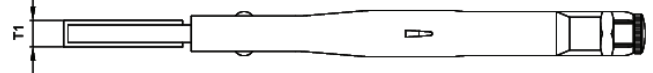

Datasheet

RS Pro Grip Pliers (Curved Jaws)

EN

Product features:

- For gripping and clamping round materials
- Chrome Vanadium steel jaws
- Epoxy-coated, corrosion resistant, high strength steel handle
- Hot forged Chrome Vanadium steel gripping jaws
- Ergonomic knob for smooth adjustable jaw opening, with locking nut.
- Less releasing effort, No-Pinch, Quick Release-Powerful releasing when tools are firmly locked.

RS CODE NO	L mm	Ø ^{max} mm	g
1923656	240	0 - 62	625