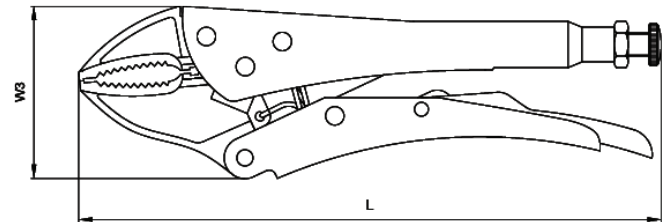

Datasheet

RS Pro Grip Pliers (Curved Jaws)

EN

Product features:

- For gripping and clamping round materials
- Chrome Vanadium steel jaws
- Epoxy-coated, corrosion resistant, high strength steel handle
- Hot forged Chrome Vanadium steel gripping jaws
- Ergonomic knob for smooth adjustable jaw opening, with locking nut.
- Less releasing effort, No-Pinch, Quick Release-Powerful releasing when tools are firmly locked.

RS CODE NO	L mm	Ø ^{max} mm	g
1923656	240	0 - 62	625