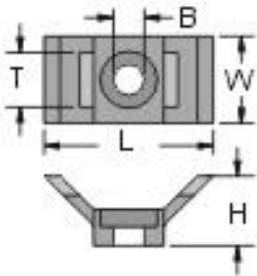

Product Datasheet

Saddle Type Tie Mount

- Material: UL approved Nylon 66, 94V-2
- Color: Natural
- Saddle design provide maximun stability to wire bundles.
- To apply, simply fix mount with a screw and secure wire bundles with Nylon cable ties.

RS Number	Color	H	L	W	T	B	Packing
8659708	Natural	17.5	23	13.8	9.5	5.3	100
8659717		11.6	30	14.7	9.3	5	