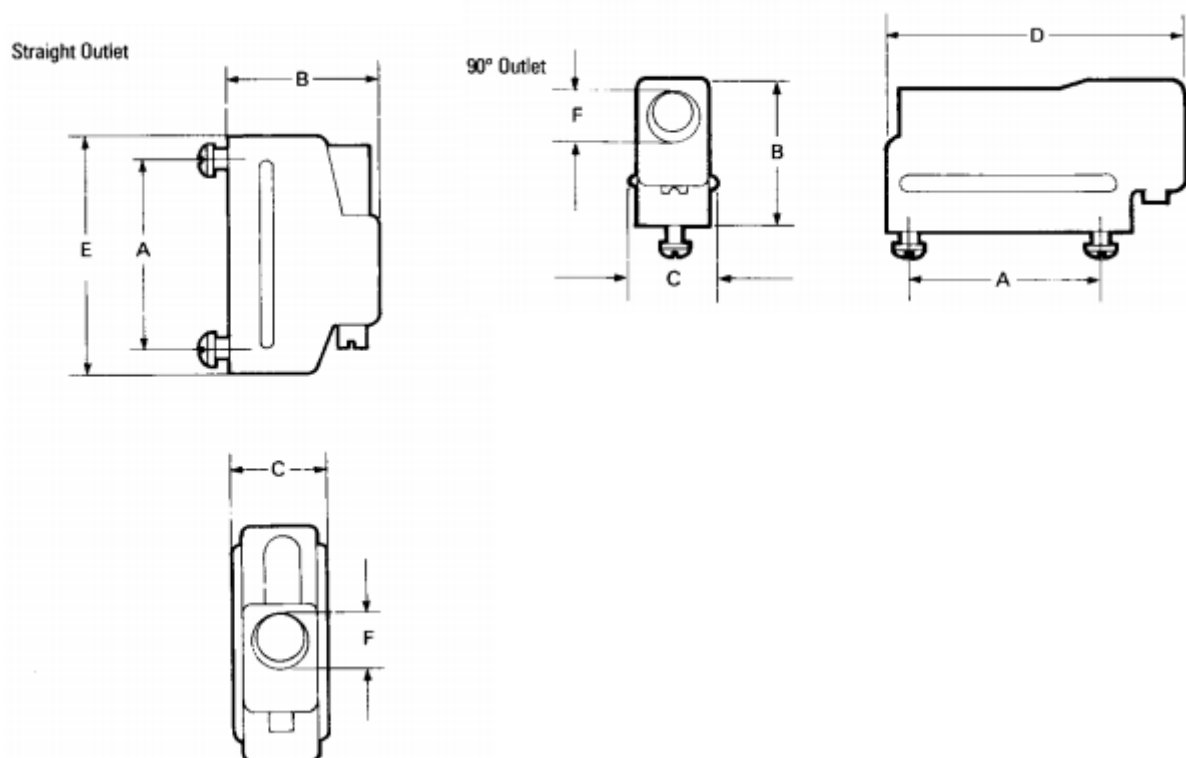

Datasheet

25 way top/side entry cover, D hood

RS Stock 467-706

Dimensions: (mm)

90° Outlet

Straight Outlet

Specifications

- Universal fitting straight & 90° outlet
- Extra Strong Cable Clamp
- Suitable for use with slide locks
- Supplied complete with clips and retainers
- UL 94V-0 rated moulded parts

- Straight or 90 outlet
- Minimum width for applications where packing density is important
- Suitable for use with slide locks