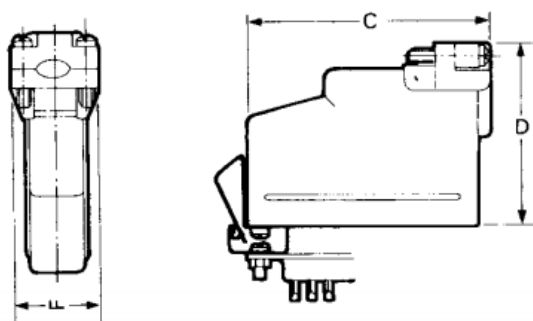

Datasheet

25 way top/side entry cover, D hood

RS Stock 467-706

Dimensions: (mm)

90° Outlet

Straight Outlet

Specifications

- Universal fitting straight & 90° outlet
- Extra Strong Cable Clamp
- Suitable for use with slide locks
- Supplied complete with clips and retainers
- UL 94V-0 rated moulded parts

- Straight or 90 outlet
- Minimum width for applications where packing density is important
- Suitable for use with slide locks