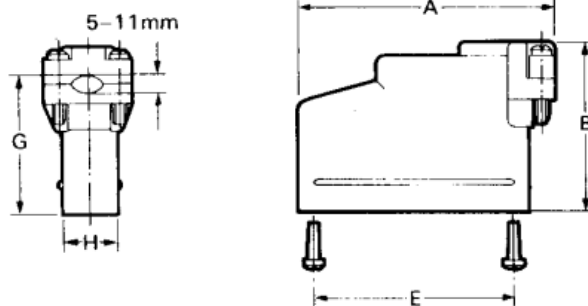

Datasheet

25 way top/side entry cover, D hood

RS Stock 467-706

Dimensions: (mm)

90° Outlet

Straight Outlet

Specifications

- Universal fitting straight & 90° outlet
- Extra Strong Cable Clamp
- Suitable for use with slide locks
- Supplied complete with clips and retainers
- UL 94V-0 rated moulded parts

- Straight or 90 outlet
- Minimum width for applications where packing density is important
- Suitable for use with slide locks