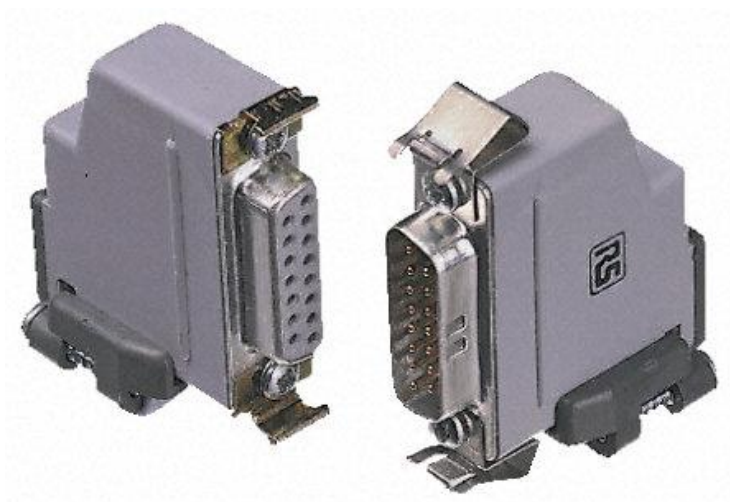

Datasheet

25 way top/side entry cover, D hood

RS Stock 467-706

Dimensions: (mm)

90° Outlet

Straight Outlet

Specifications

- Universal fitting straight & 90° outlet
- Extra Strong Cable Clamp
- Suitable for use with slide locks
- Supplied complete with clips and retainers
- UL 94V-0 rated moulded parts

- Straight or 90 outlet
- Minimum width for applications where packing density is important
- Suitable for use with slide locks