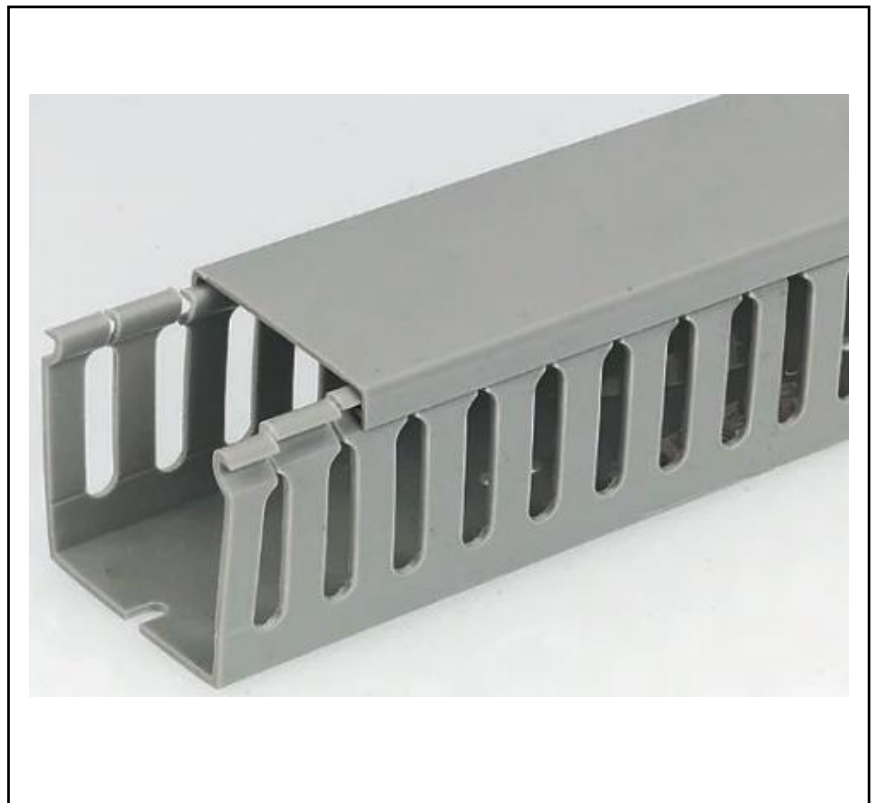

FEATURES

- Cable protection
- Slotted construction
- Significantly lower fire risk, due to self-extinguishing nature
- Slot gaps are 8mm

RS PRO Cable Trunking

RS Stock No.: 758-9291

RS Professionally Approved Products bring to you professional quality parts across all product categories. Our product range has been tested by engineers and provides a comparable quality to the leading brands without paying a premium price.

Product Description

Brought to you by RS Pro, this open slot PVC cable trunking is versatile and cost effective. Used in any application where cable protection is essential, this cable trunking has flexible slots to allow easy slide-on and slide-off of the cable cover. The open slot construction also allows for cables to be threaded into and out of the trunking at any point. The trunking is made from high impact, warp proof PVC, and is self-extinguishing to UL94-V2. This means the trunking is suitable for commercial applications, with an emphasis on safety and long-life. Whether you are running cable from switchboards for IT applications, or power and network leads for a busy office or factory floor, this cable trunking is ideal. All models are highly reliable and excellent quality.

General Specifications

Trunking/Chain Type	Slotted Panel Trunking
Material	PVC
Colour	Grey
Fire Behaviour	Self-extinguishing
Applications	Offices and indoor work spaces, at various lengths, Electrical workshops, Schools, Hospitals, Hotels and anywhere with customers walking amongst cables

Mechanical Specifications

Length	2m
Width	40mm
Depth	80mm
Slot Type	Open
Slot Gap	8mm

Operation Environment Specifications

Operating Temperature Range	Up to 50°C
Maximum Service Temperature	85°C

Approvals