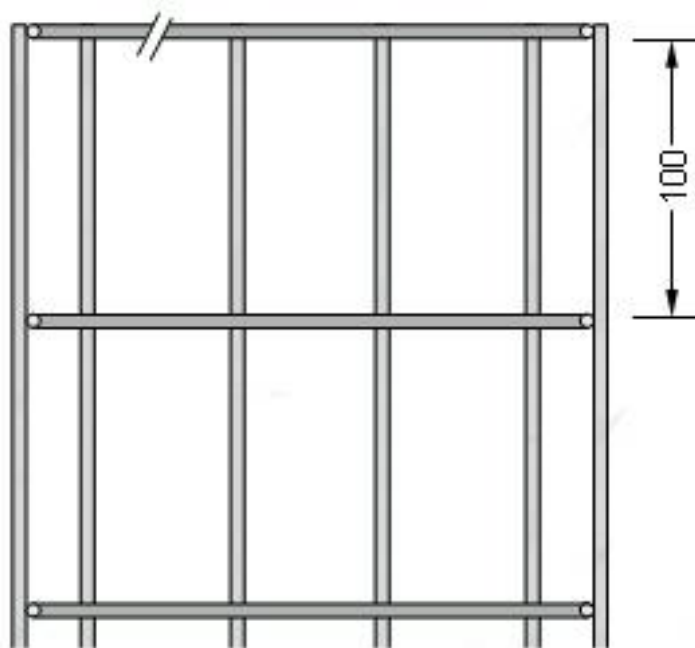

Datasheet

RS PRO Cable Basket Tray

Stock No: 221-6325

Technical Specifications:

To include attributes e.g. height, width, depth, color etc.

2216323	Aisi 304 Stainless-steel wire-mess cabletray 30mm wing x100mm width
2216325	Aisi 304 Stainless-steel wire-mess cabletray 30mm wing x200mm width
2216324	Aisi 316 Stainless-steel wire-mess cabletray 30mm wing x100mm width
2216326	Aisi 304 Stainless-steel wire-mess cabletray 60mm wing x60mm width
2216327	Aisi 316 Stainless-steel wire-mess cabletray 60mm wing x60mm width

Dimensional line drawings

See enclosed datasheet

Dimensions & connections (see next page)

Quality Standards

Manufactured according to CEI 61537

General Dimensions Tray with 30mm wing size

Seccion bandejas / Cable tray sections:

General Dimensions Tray with 60mm wing size

Seccion bandeja / Cable tray secti