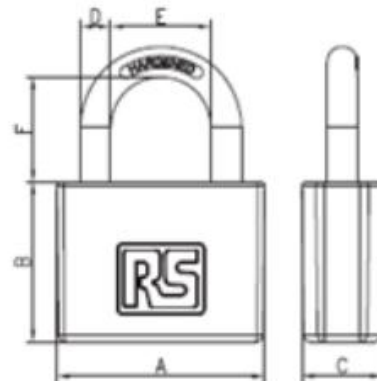

General Specifications

Lock Type	Key
Material	Brass
Keyed Alike	No
Indoor/Outdoor	Indoor, Outdoor
Weather Proof	Yes
Colour	Grey
Quantity Per Package	1
Body Shape	Square
Applications	Lockers, Luggage, Sheds, Toolboxes, Gates, Storage safes

Mechanical Specifications

Shackle Length	28mm
Body Width	43mm
Shackle Diameter	6mm

Dimensions:

RS Article Number:	Lock Body Dimensions (mm)					
	A	B	C	D	E	F
827-4391	43	33	17	6	21	22