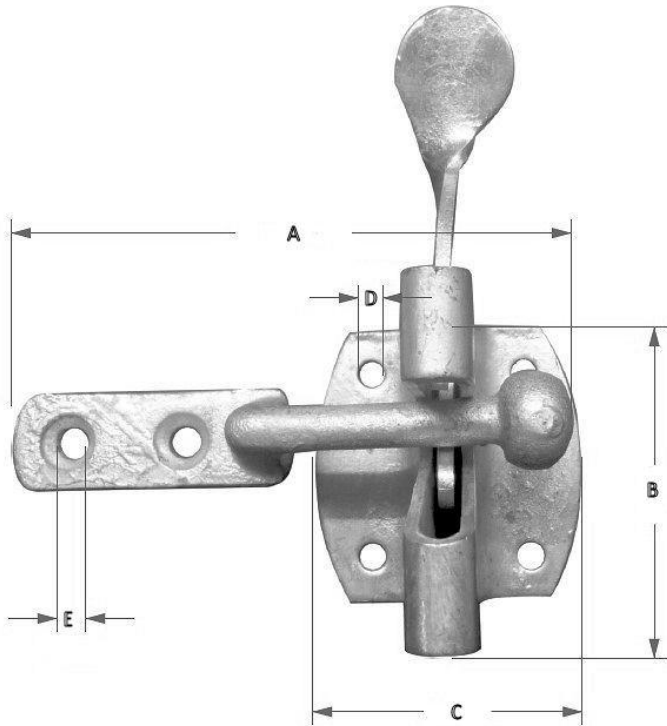

FEATURES

- Heavy duty automatic gate latch, made from steel
- Robust construction
- Easy to install
- Galvanised finish, offering great protection from the elements

RS PRO AUTO GATE LATCH - HEAVY

RS Stock No.: 8946759

Product Description

Automatic gate latches are made from steel, making them robust and reliable. This is a heavy duty version, made of thicker steel. Automatic, or gravity, gate latches have the advantage of using a gravity snapping mechanism that locks the gate shut automatically. They also have an easy to operate thumb switch to release the latch. They are ideal for gardens and other outdoor areas.

General Specifications

Please view our full range listing below:

RS Stock No	Finish	A (mm)	B (mm)	C (mm)	D (mm)	E (mm)
8946759	Galvanised	110	57	56	5	7