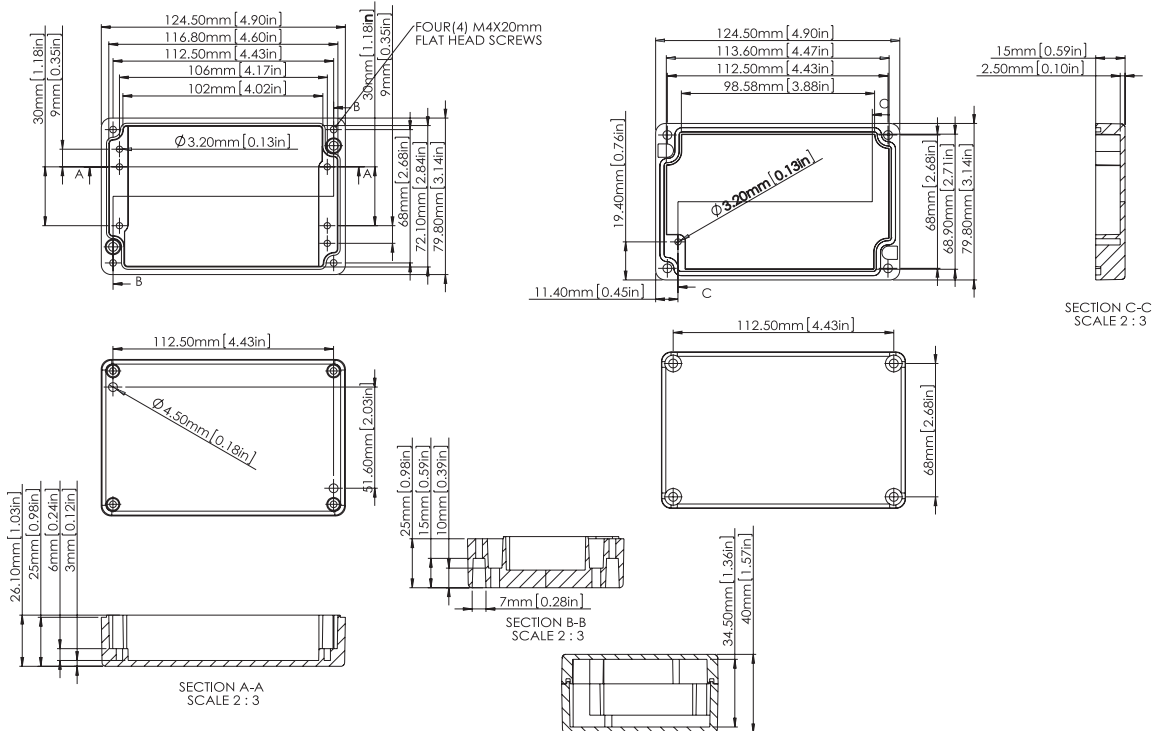

Newark.com/multicomp-pro
Farnell.com/multicomp-pro
Element14.com/multicomp-pro

multicomp PRO