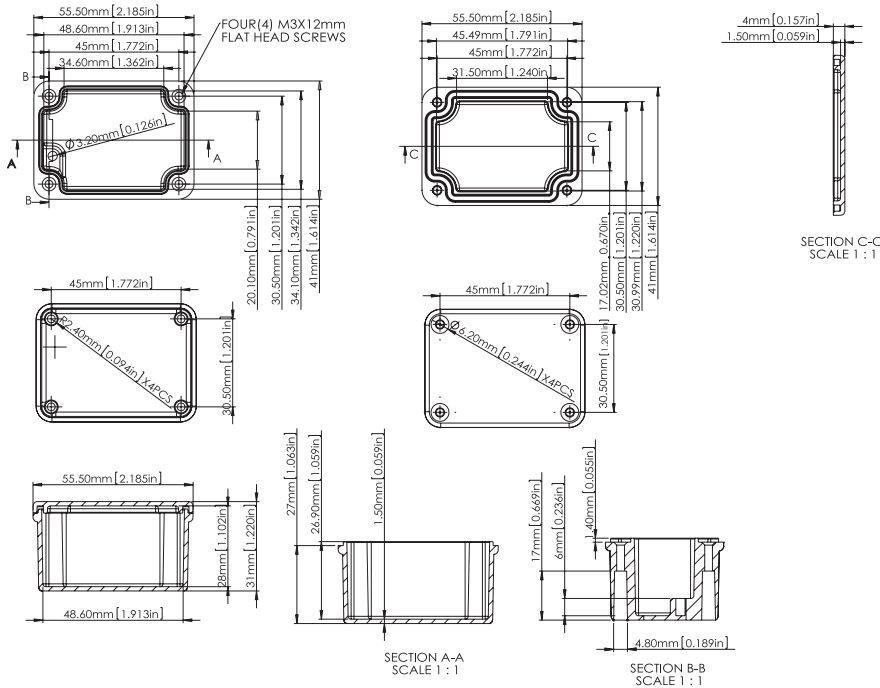

Newark.com/multicomp-pro
Farnell.com/multicomp-pro
Element14.com/multicomp-pro

multicomp PRO