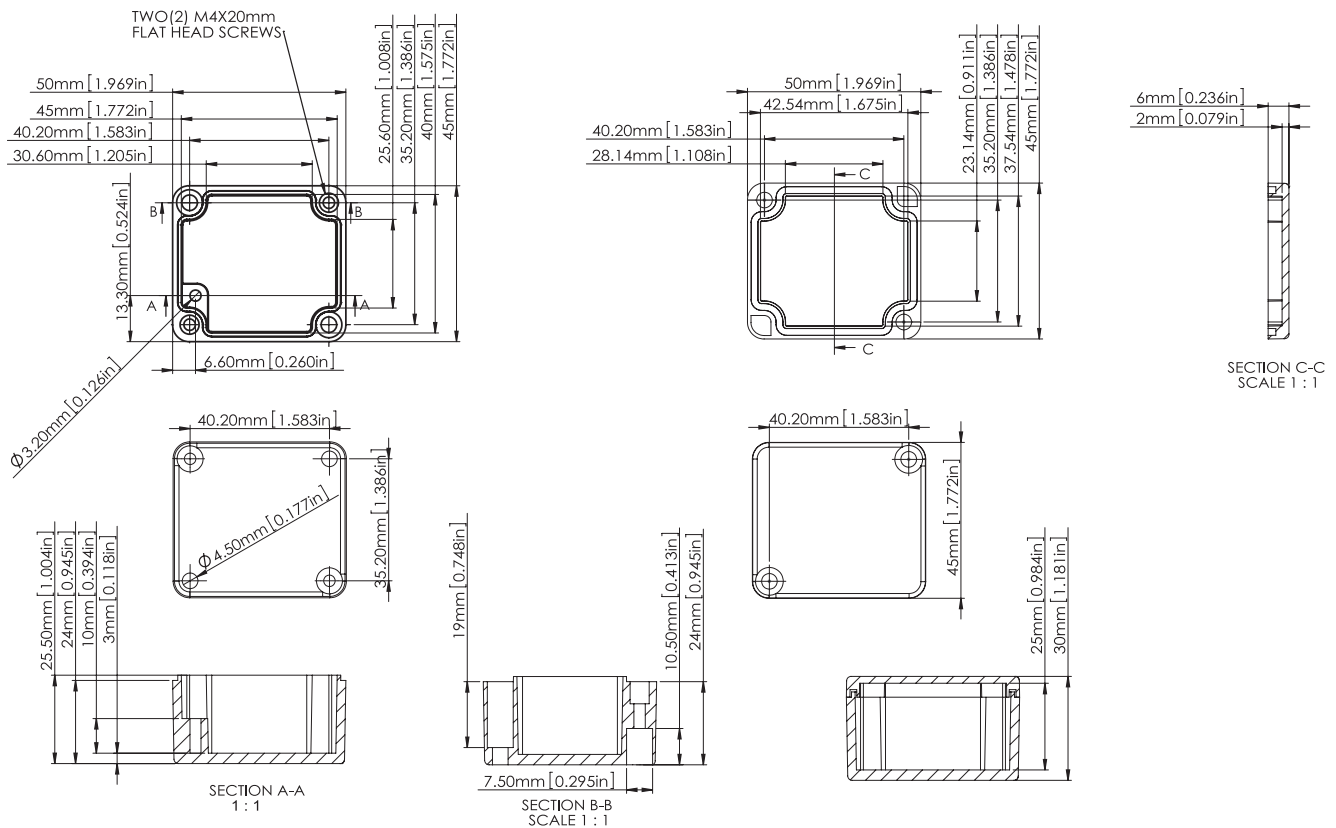

Diagrams:

Part Number : MC001181 / MC001205 / MC001257

Newark.com/multicomp-pro
Farnell.com/multicomp-pro
Element14.com/multicomp-pro

multicomp PRO