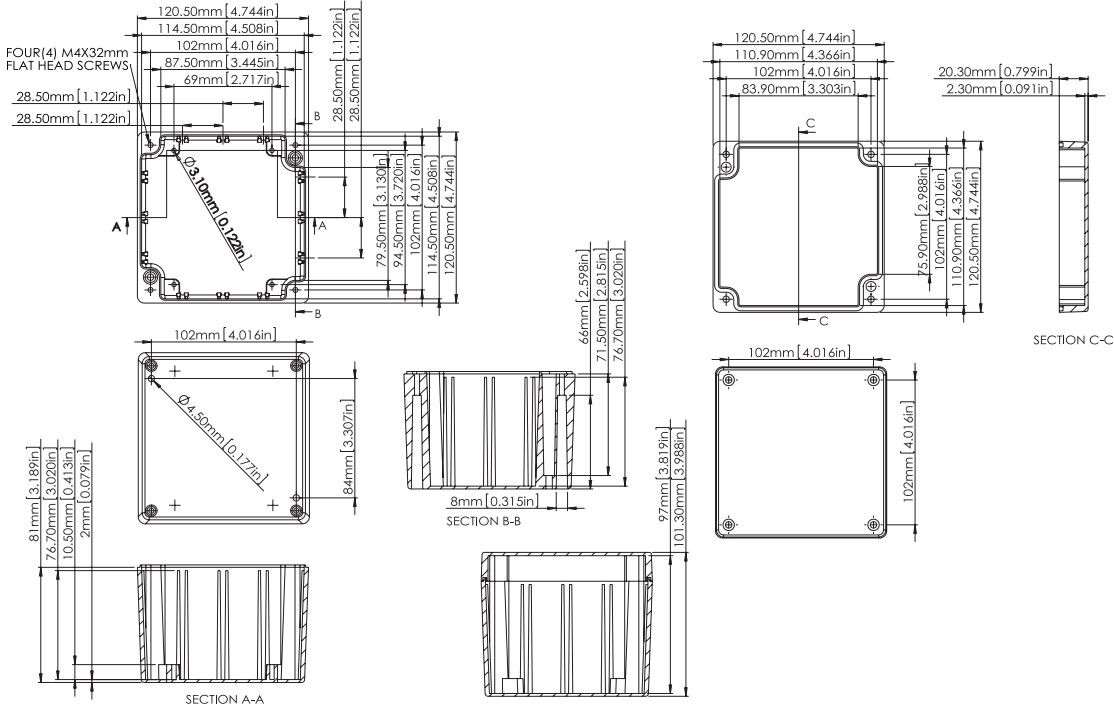

IP67 Die-Cast Aluminium Enclosures With EPDM Continuous Seal

multicomp PRO

Part Number : MC001179 / MC001203 / MC001255

Part Number : MC001180 / MC001204 / MC001256