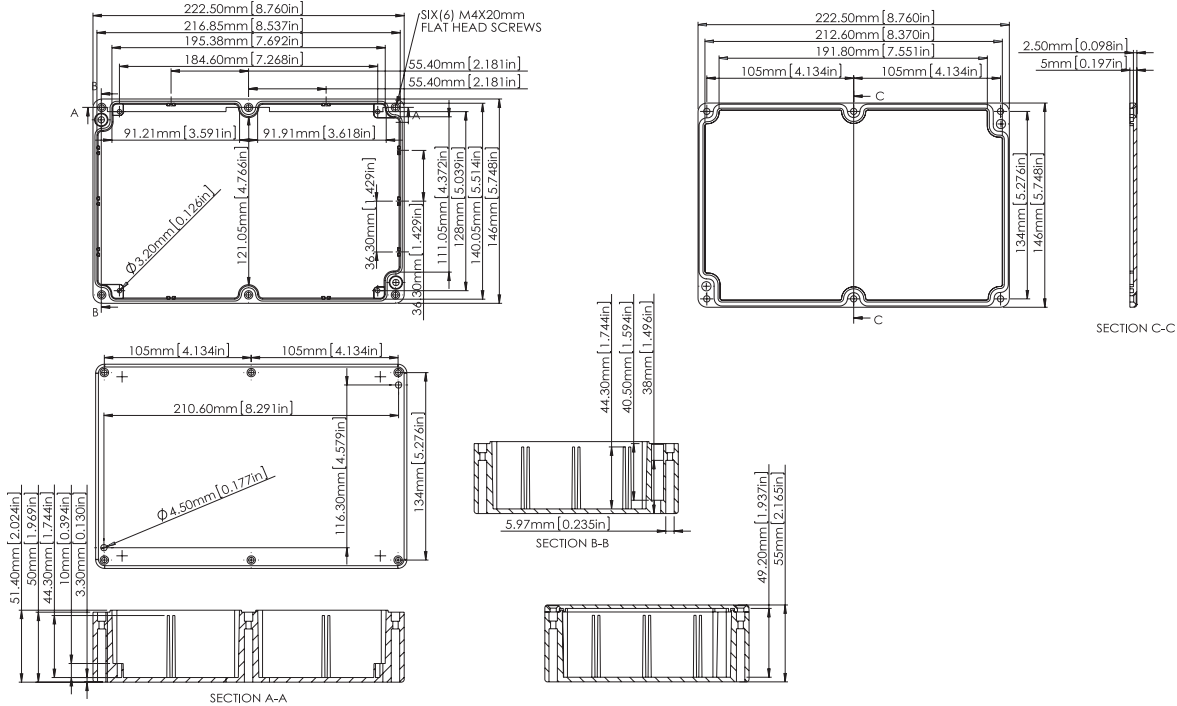

IP67 Die-Cast Aluminium Enclosures With EPDM Continuous Seal

multicomp PRO

Part Number : MC001177 / MC001201 / MC001225 / MC001239 / MC001253

Part Number : MC001178 / MC001202 / MC001226 / MC001240 / MC001254