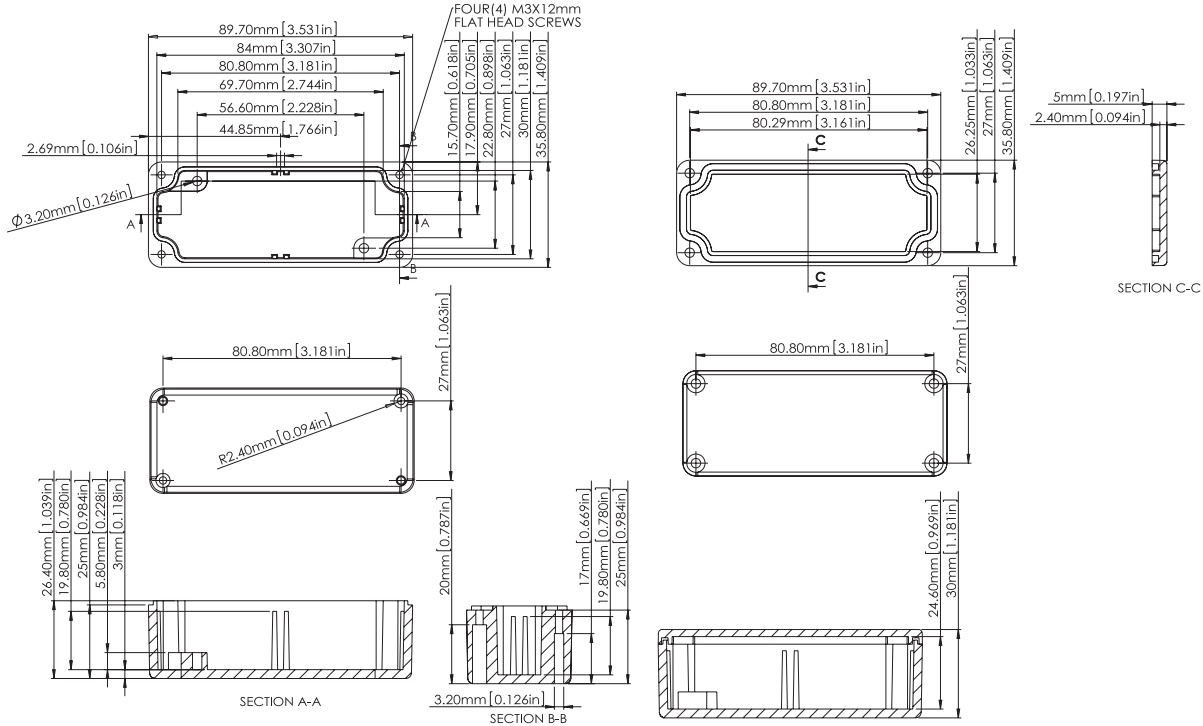

IP67 Die-Cast Aluminium Enclosures With EPDM Continuous Seal

multicomp PRO

Part Number : MC001170 / MC001194 / MC001218 / MC001232 / MC001246

Part Number : MC001182 / MC001206 / MC001258