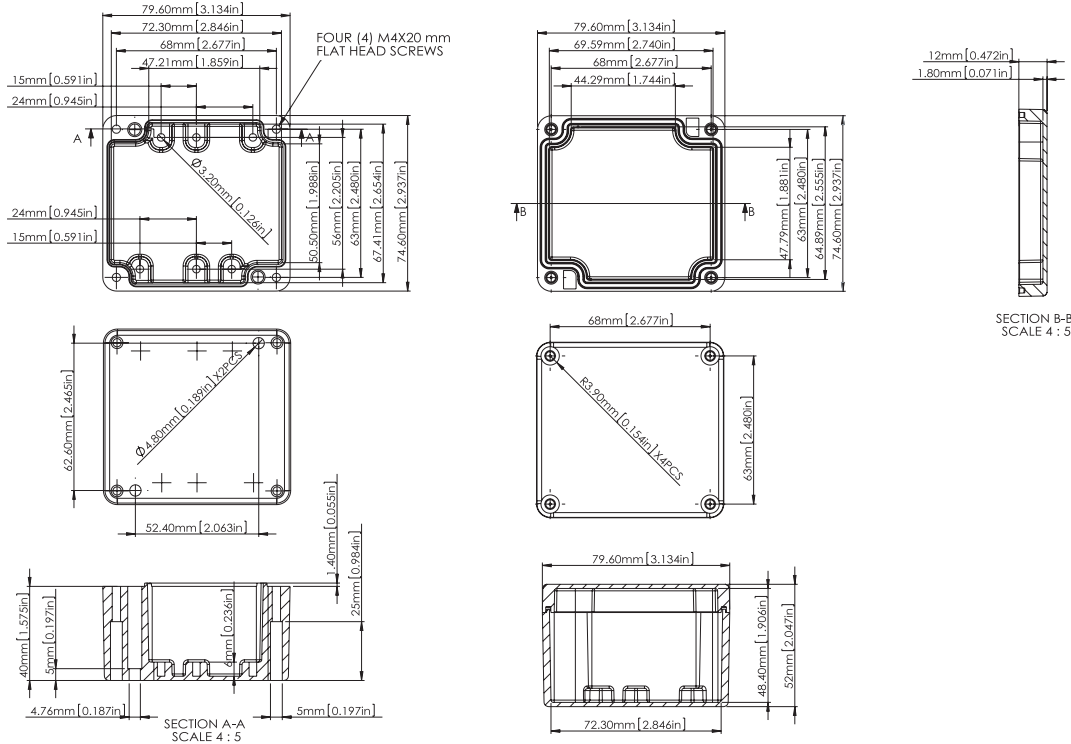

IP67 DIE-Cast Aluminium Enclosures With EPDM Continuous Seal

multicomp PRO

Part Number : MC001189 / MC001213 / MC001265