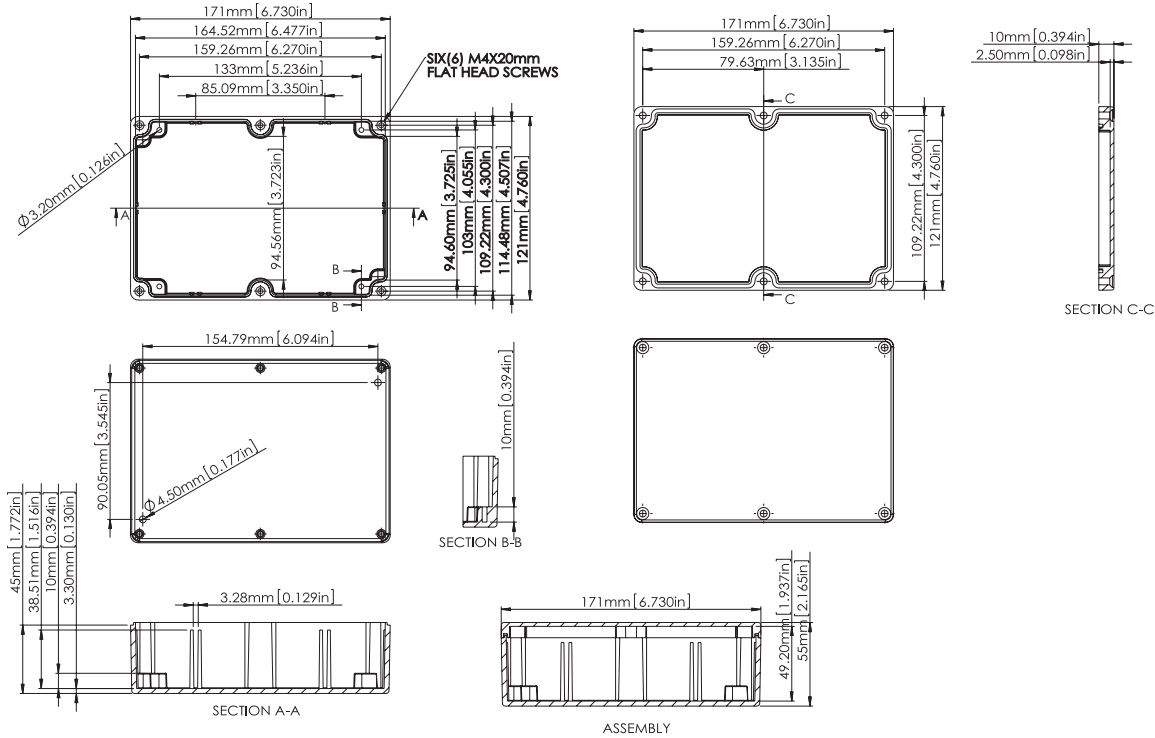

IP67 DIE-Cast Aluminium Enclosures With EPDM Continuous Seal

multicomp PRO

Part Number : MC001176 / MC001200 / MC001224 / MC001238 / MC001252

Part Number : MC001192 / MC001216 / MC001231 / MC001245 / MC001268