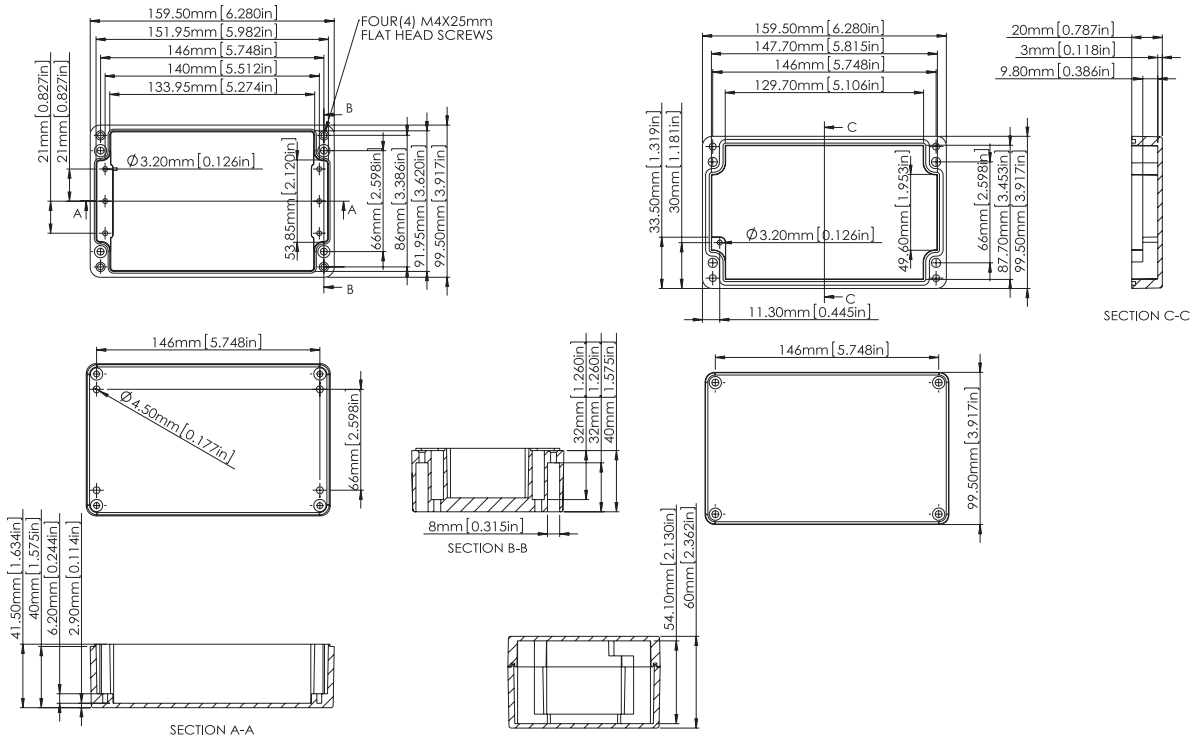

multicomp PRO

IP67 Die-Cast Aluminium Enclosures With EPDM Continuous Seal

multicomp PRO

Part Number : MC001175 / MC001199 / MC001223 / MC001237 / MC001251

Part Number : MC001186 / MC001210 / MC001229 / MC001243 / MC001262