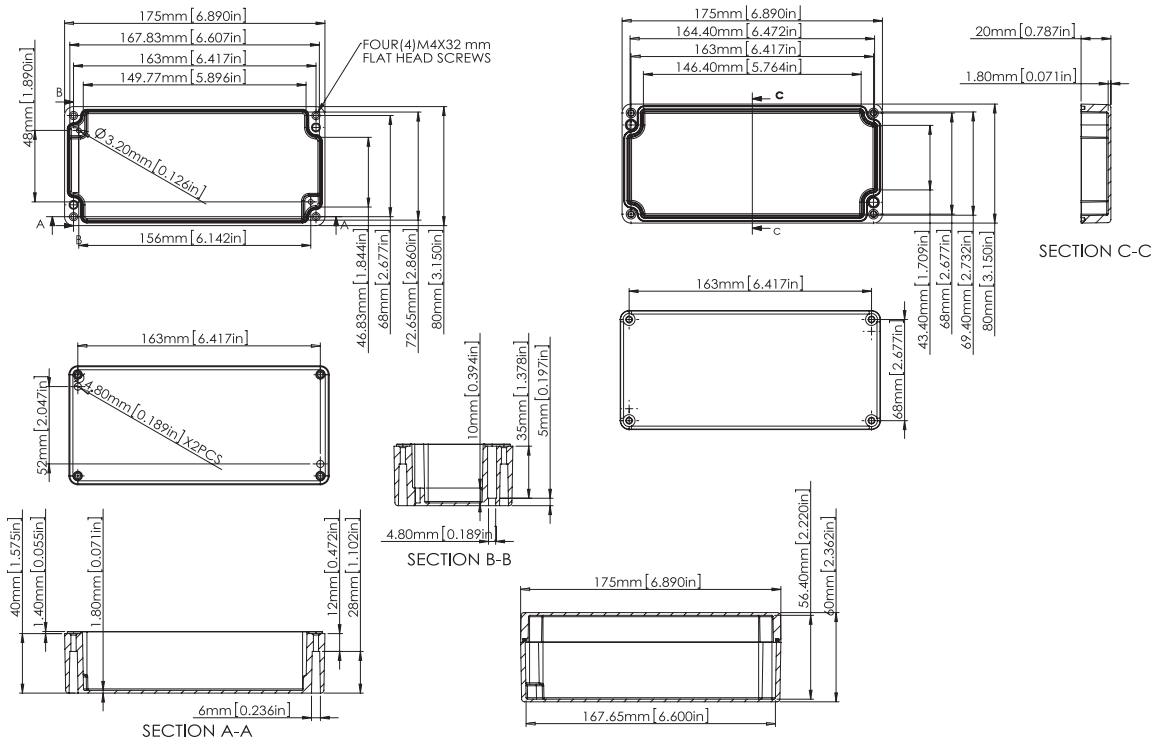

Newark.com/multicomp-pro
Farnell.com/multicomp-pro
Element14.com/multicomp-pro

multicomp PRO