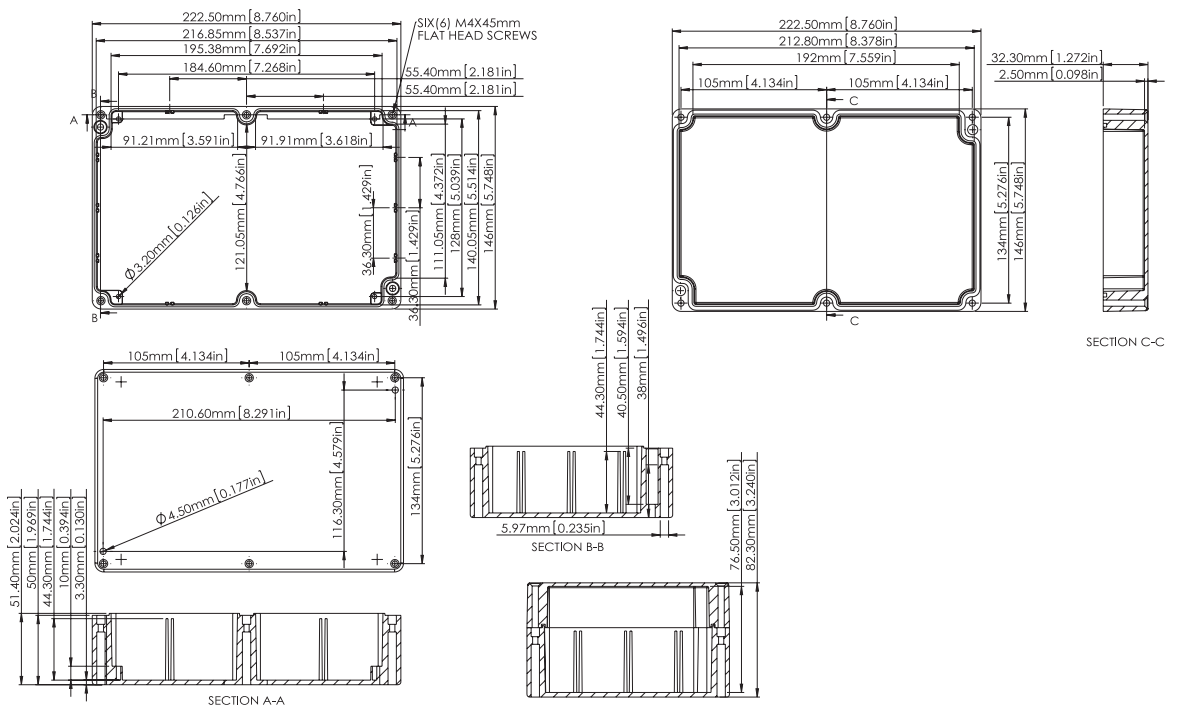

Newark.com/multicomp-pro
Farnell.com/multicomp-pro
Element14.com/multicomp-pro

multicomp PRO