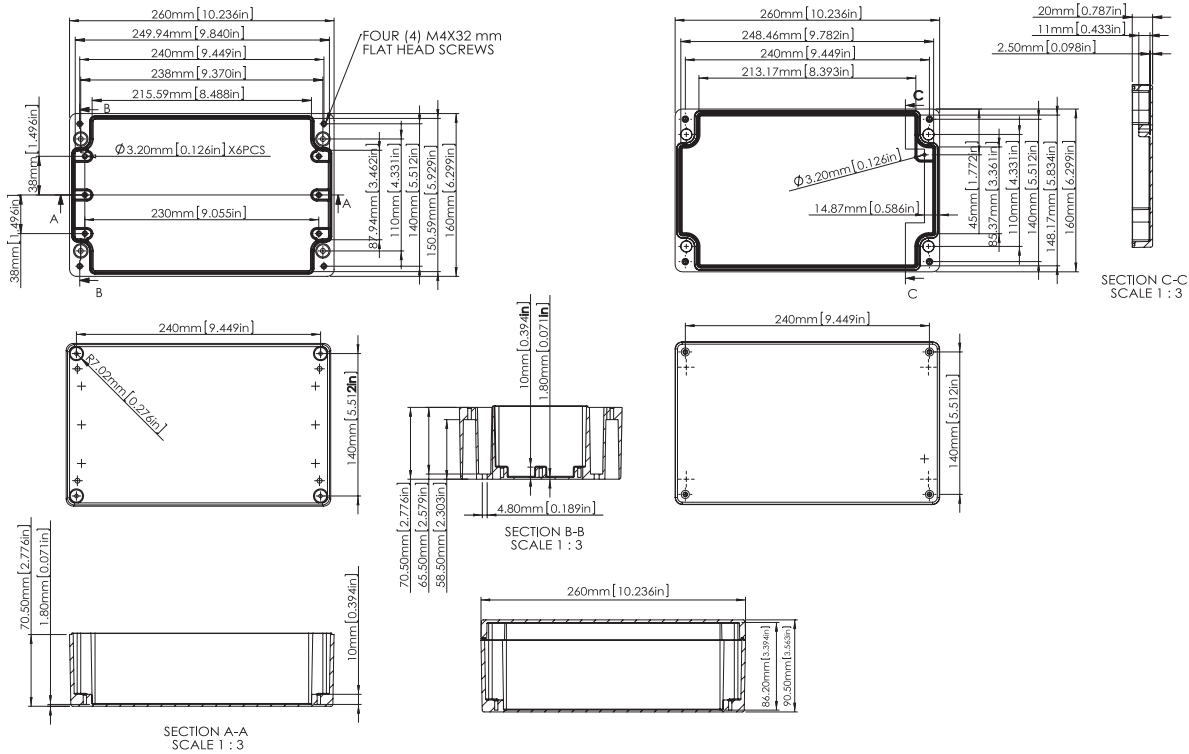

Part Number : MC001193 / MC001217 / MC001269

Part Number Table

| Description | Colour | External Dimension (L × W × H) (mm) | Part Number |
|---|----------|---|-------------|
| IP67 DIE-Cast Aluminium Enclosures With EPDM Continuous Seal | Natural | 50 × 45 × 30 | MC001181 |
| | | 90 × 36 × 30 | MC001170 |
| | | 98 × 64 × 34 | MC001182 |
| | | 64 × 58 × 35 | MC001171 |
| | | 55.5 × 41 × 31 | MC001188 |
| | | 115 × 65 × 30 | MC001172 |
| | | 125 × 80 × 40 | MC001183 |
| | | 125 × 80 × 57 | MC001184 |
| | | 150 × 63 × 36.5 | MC001185 |
| | | 79.6 × 74.6 × 52 | MC001189 |
| | | 115 × 65 × 55 | MC001173 |
| | | 102.5 × 52.5 × 25.5 | MC001190 |
| | | 115 × 90 × 55 | MC001174 |
| 148 × 108 × 75 | MC001175 | | |
| 160 × 100 × 60 | MC001186 | | |