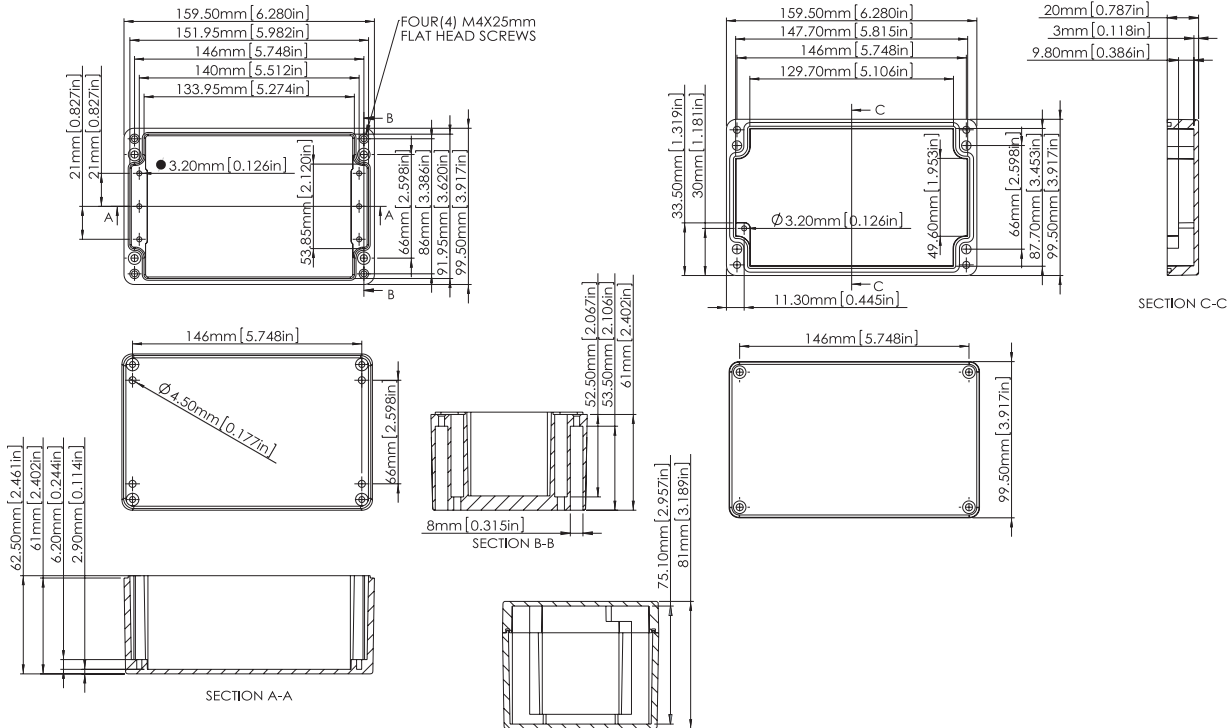

IP67 Die-Cast Aluminium Enclosures With EPDM Continuous Seal

multicomp PRO

Part Number : MC001187 / MC001211 / MC001230 / MC001244 / MC001263

Part Number : MC001191 / MC001215 / MC001267