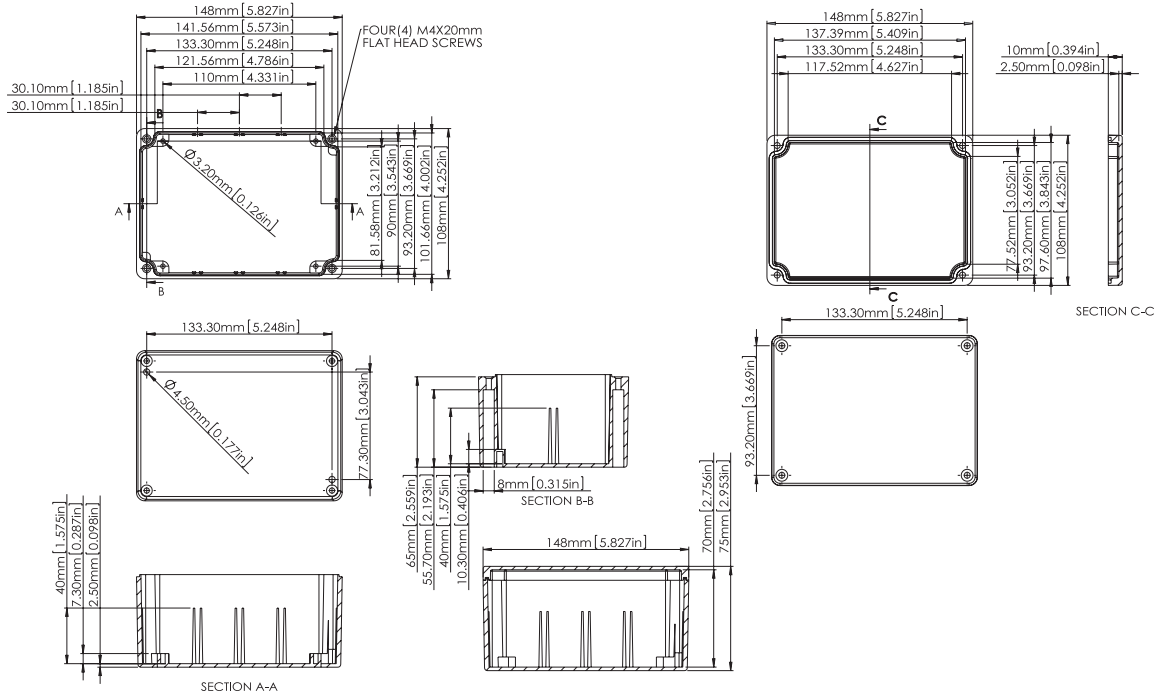

IP67 Die-Cast Aluminium Enclosures With EPDM Continuous Seal

multicomp PRO

Part Number : MC001175 / MC001199 / MC001223 / MC001237 / MC001251