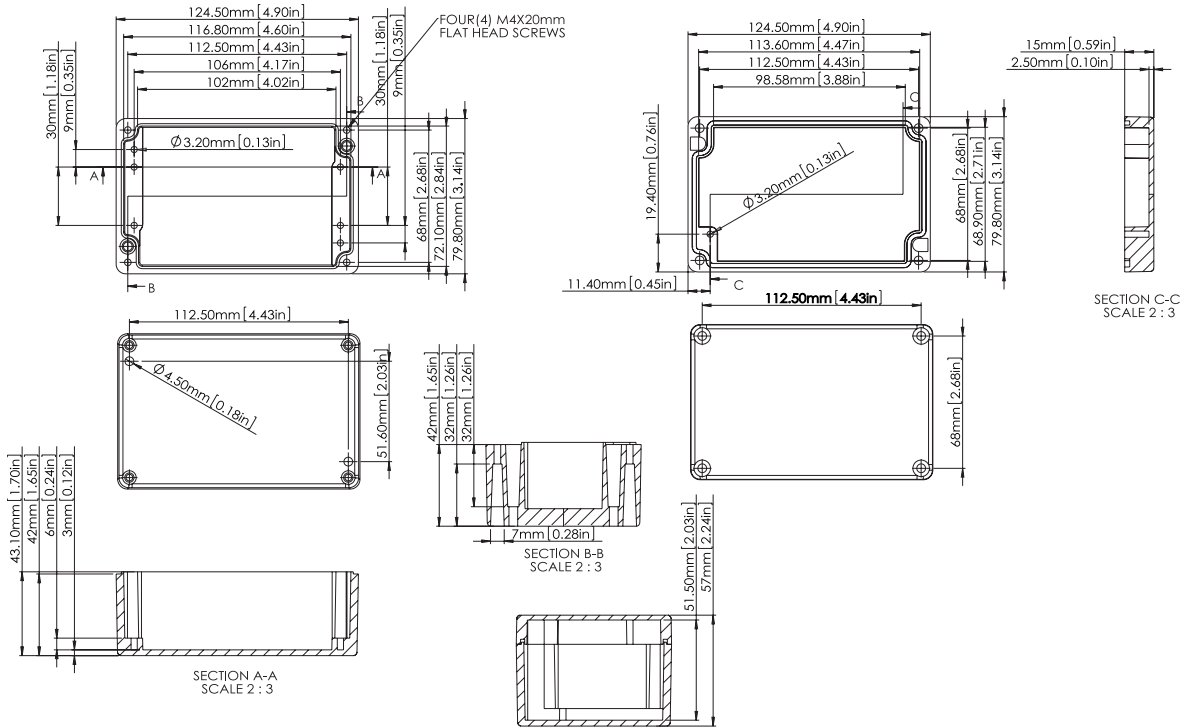

IP67 Die-Cast Aluminium Enclosures With EPDM Continuous Seal

multicomp PRO

Part Number : MC001184 / MC001208 / MC001228 / MC001242 / MC001260