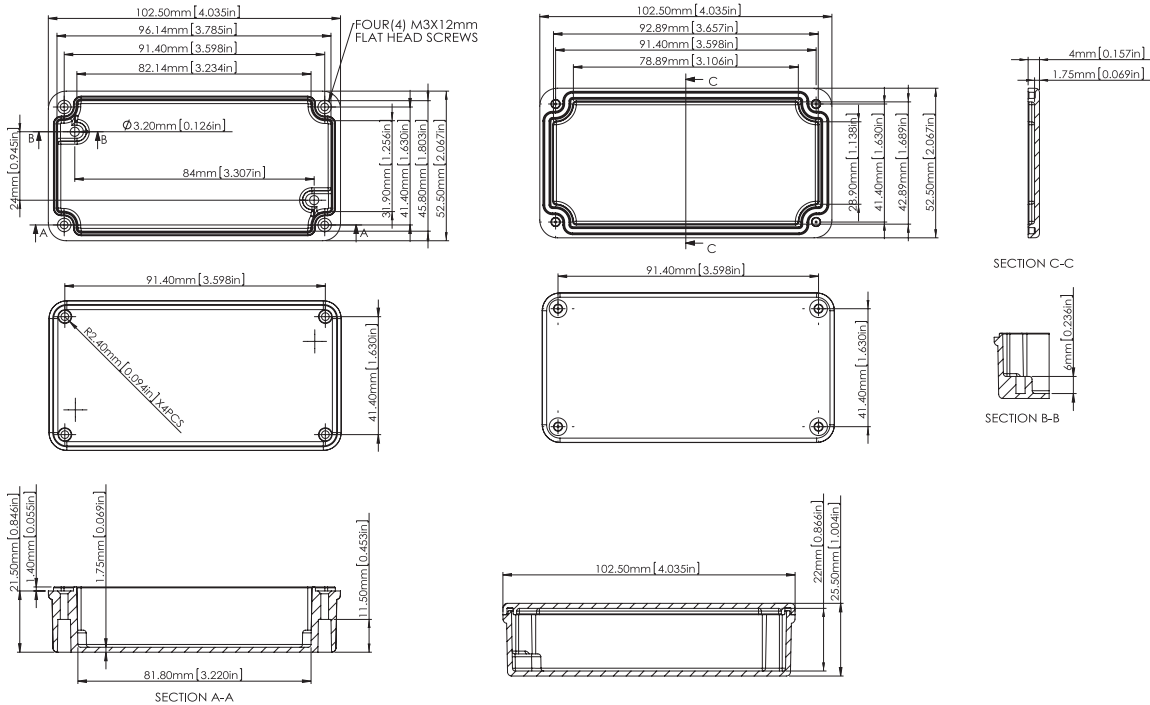

IP67 DIE-Cast Aluminium Enclosures With EPDM Continuous Seal

multicomp PRO

Part Number : MC001190 / MC001214 / MC001266

Part Number : MC001174 / MC001198 / MC001222 / MC001236 / MC001250

Newark.com/multicomp-pro
Farnell.com/multicomp-pro
Element14.com/multicomp-pro