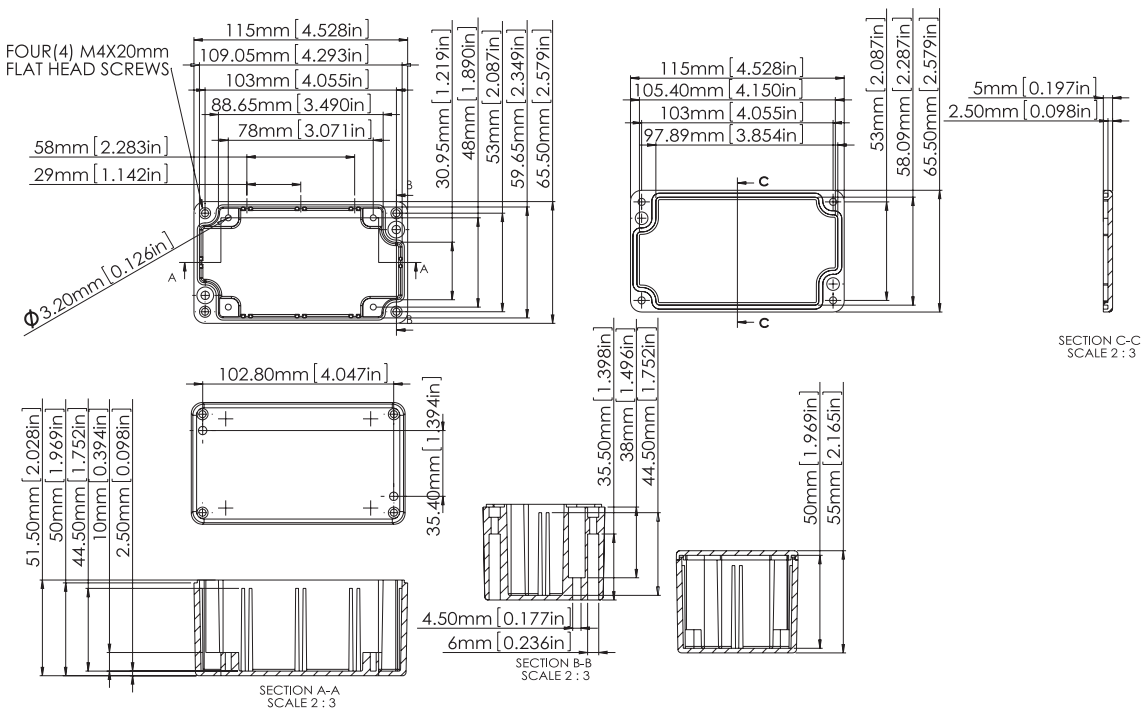

Part Number : MC001173 / MC001197 / MC001221 / MC001235 / MC001249