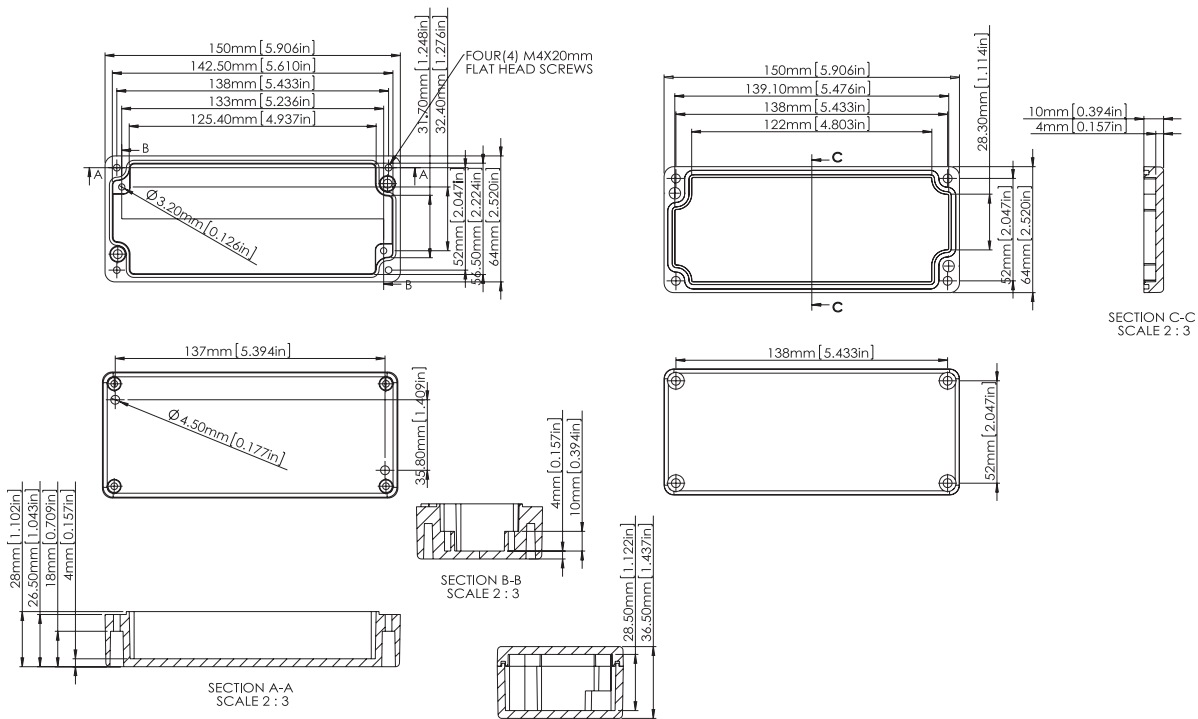

Part Number : MC001185 / MC001209 / MC001261