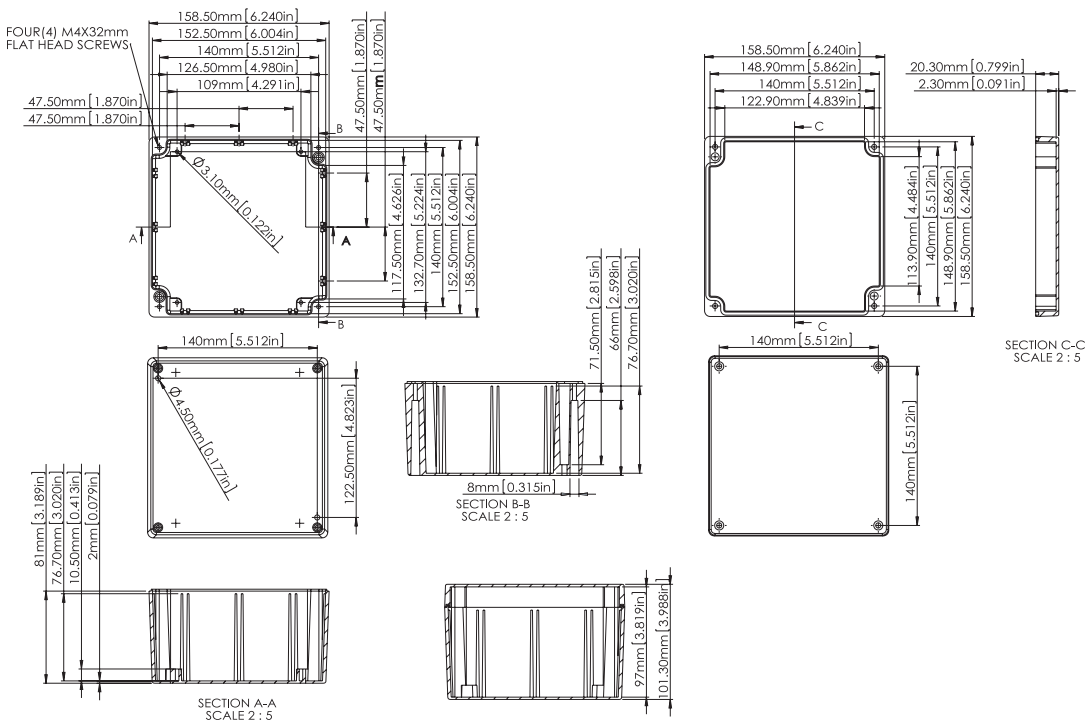

Newark.com/multicomp-pro
Farnell.com/multicomp-pro
Element14.com/multicomp-pro

multicomp PRO