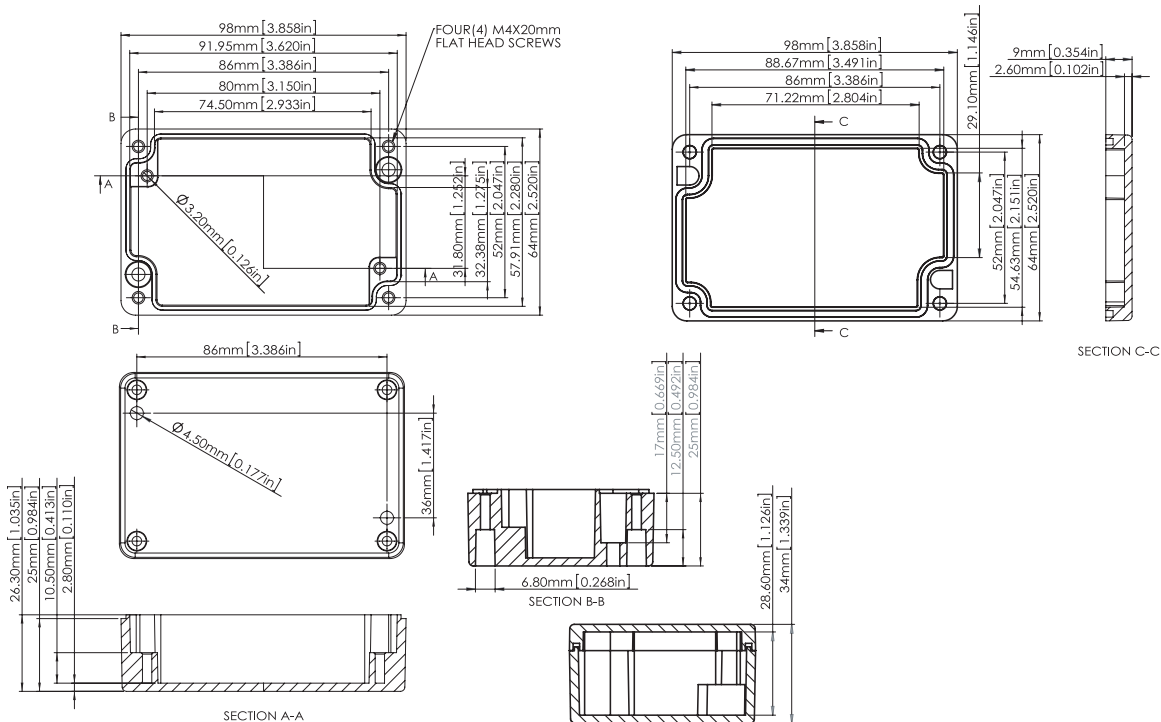

Newark.com/multicomp-pro
Farnell.com/multicomp-pro
Element14.com/multicomp-pro

multicomp PRO