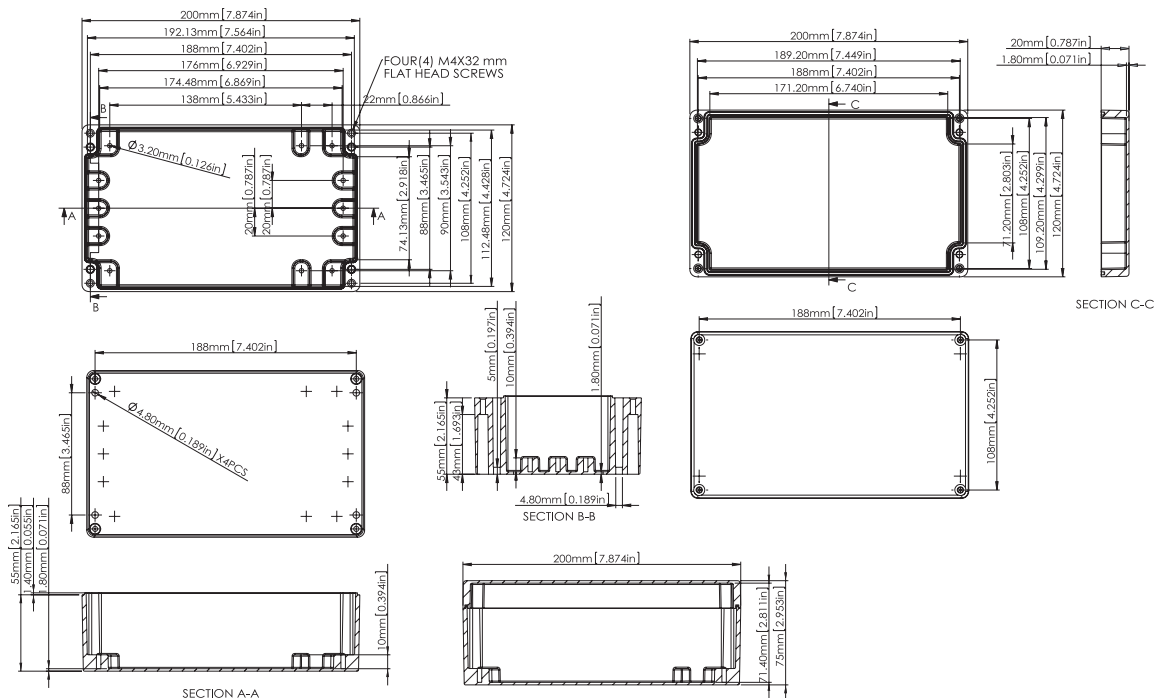

Newark.com/multicomp-pro
Farnell.com/multicomp-pro
Element14.com/multicomp-pro

multicomp PRO