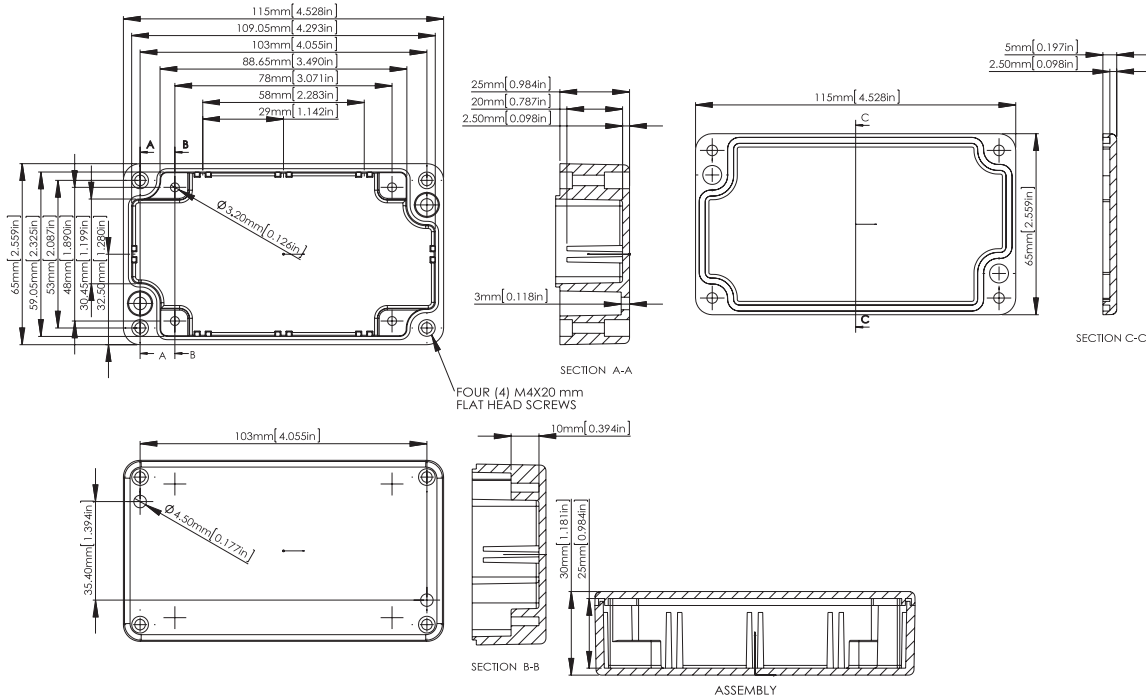

IP67 Die-Cast Aluminium Enclosures With EPDM Continuous Seal

multicomp PRO

Part Number : MC001172 / MC001196 / MC001220 / MC001234 / MC001248

Part Number : MC001183 / MC001207 / MC001227 / MC001241 / MC001259