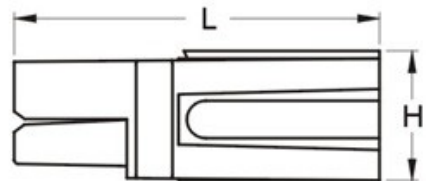

DESCRIPTION	DIMENSION inch(mm)			COLOR
	W	L	H	
HOUSING WITH A SPRING CAN BE USED WITH 120Amp SERIES CONATCTS	0.945 24	2.752 69.9	0.945 24	BLACK