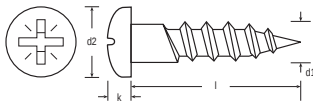

# Recessed Round Stainless Steel A2-304 Woodscrew to DIN 7996

RS Stock No **1443520**  
Size **5.0 x 30mm**

d1	(No. 4) 3.0mm	(No. 6) 3.5mm	(No. 8) 4.0mm	(No. 10) 5.0mm	(No. 12) 5.5mm
d2	6	7	8	10	11
k	2.1	2.35	2.8	3.5	3.8
Recess No.	1	2	2	2	3

Please view our full range listing below

RS Stock No	Size (mm)
4833012	3.5 x 20
4833220	4.0 x 25
1443517	4.0 x 30
4833236	4.0 x 40
1443518	4.0 x 50
1443519	5.0 x 25
1443520	5.0 x 30
4833242	5.0 x 40
1443521	5.0 x 50
1443522	5.0 x 65
1443523	5.0 x 75