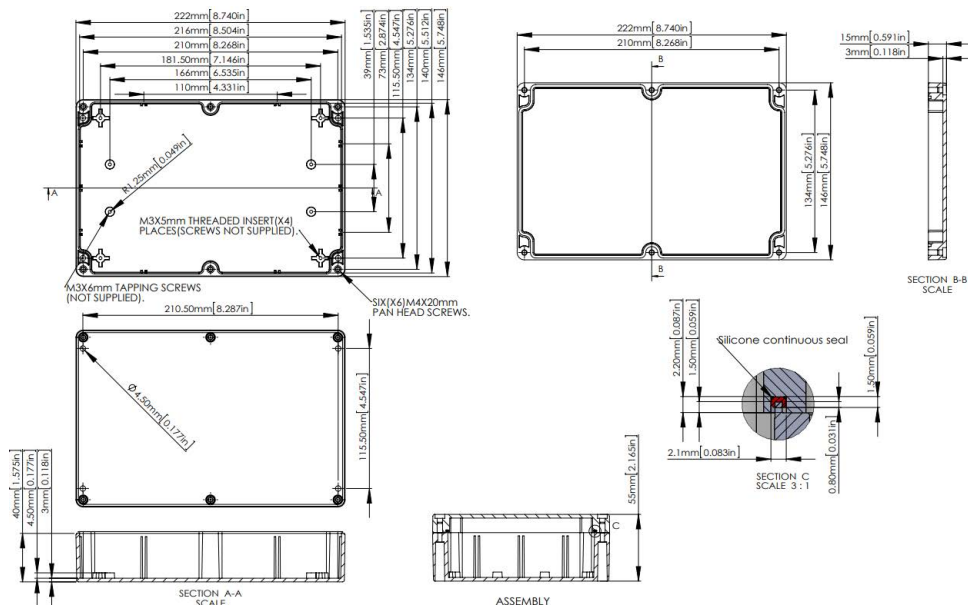

## 222 x 146 x 55mm

**multicomp** PRO

**RoHS  
Compliant**

### Specifications

Dimensions : 222mm × 146mm × 55mm  
 Material : High impact ABS plastic/Polycarbonate  
 Color : Dark gray/Light gray  
 Waterproof : Yes  
 Ingress Protection Rating : IP68

### Part Number Table

Description	Part Number
Sealed Enclosure, ABS, Dark Gray, 222 x 146 x 55mm, IP68	MP009881
Sealed Enclosure, PC, Light Gray, 222 x 146 x 55mm, IP68	MP009845
Sealed Enclosure, PC, Light Gray, 222 x 146 x 55mm, IP68 with Clear Lid	MP009863